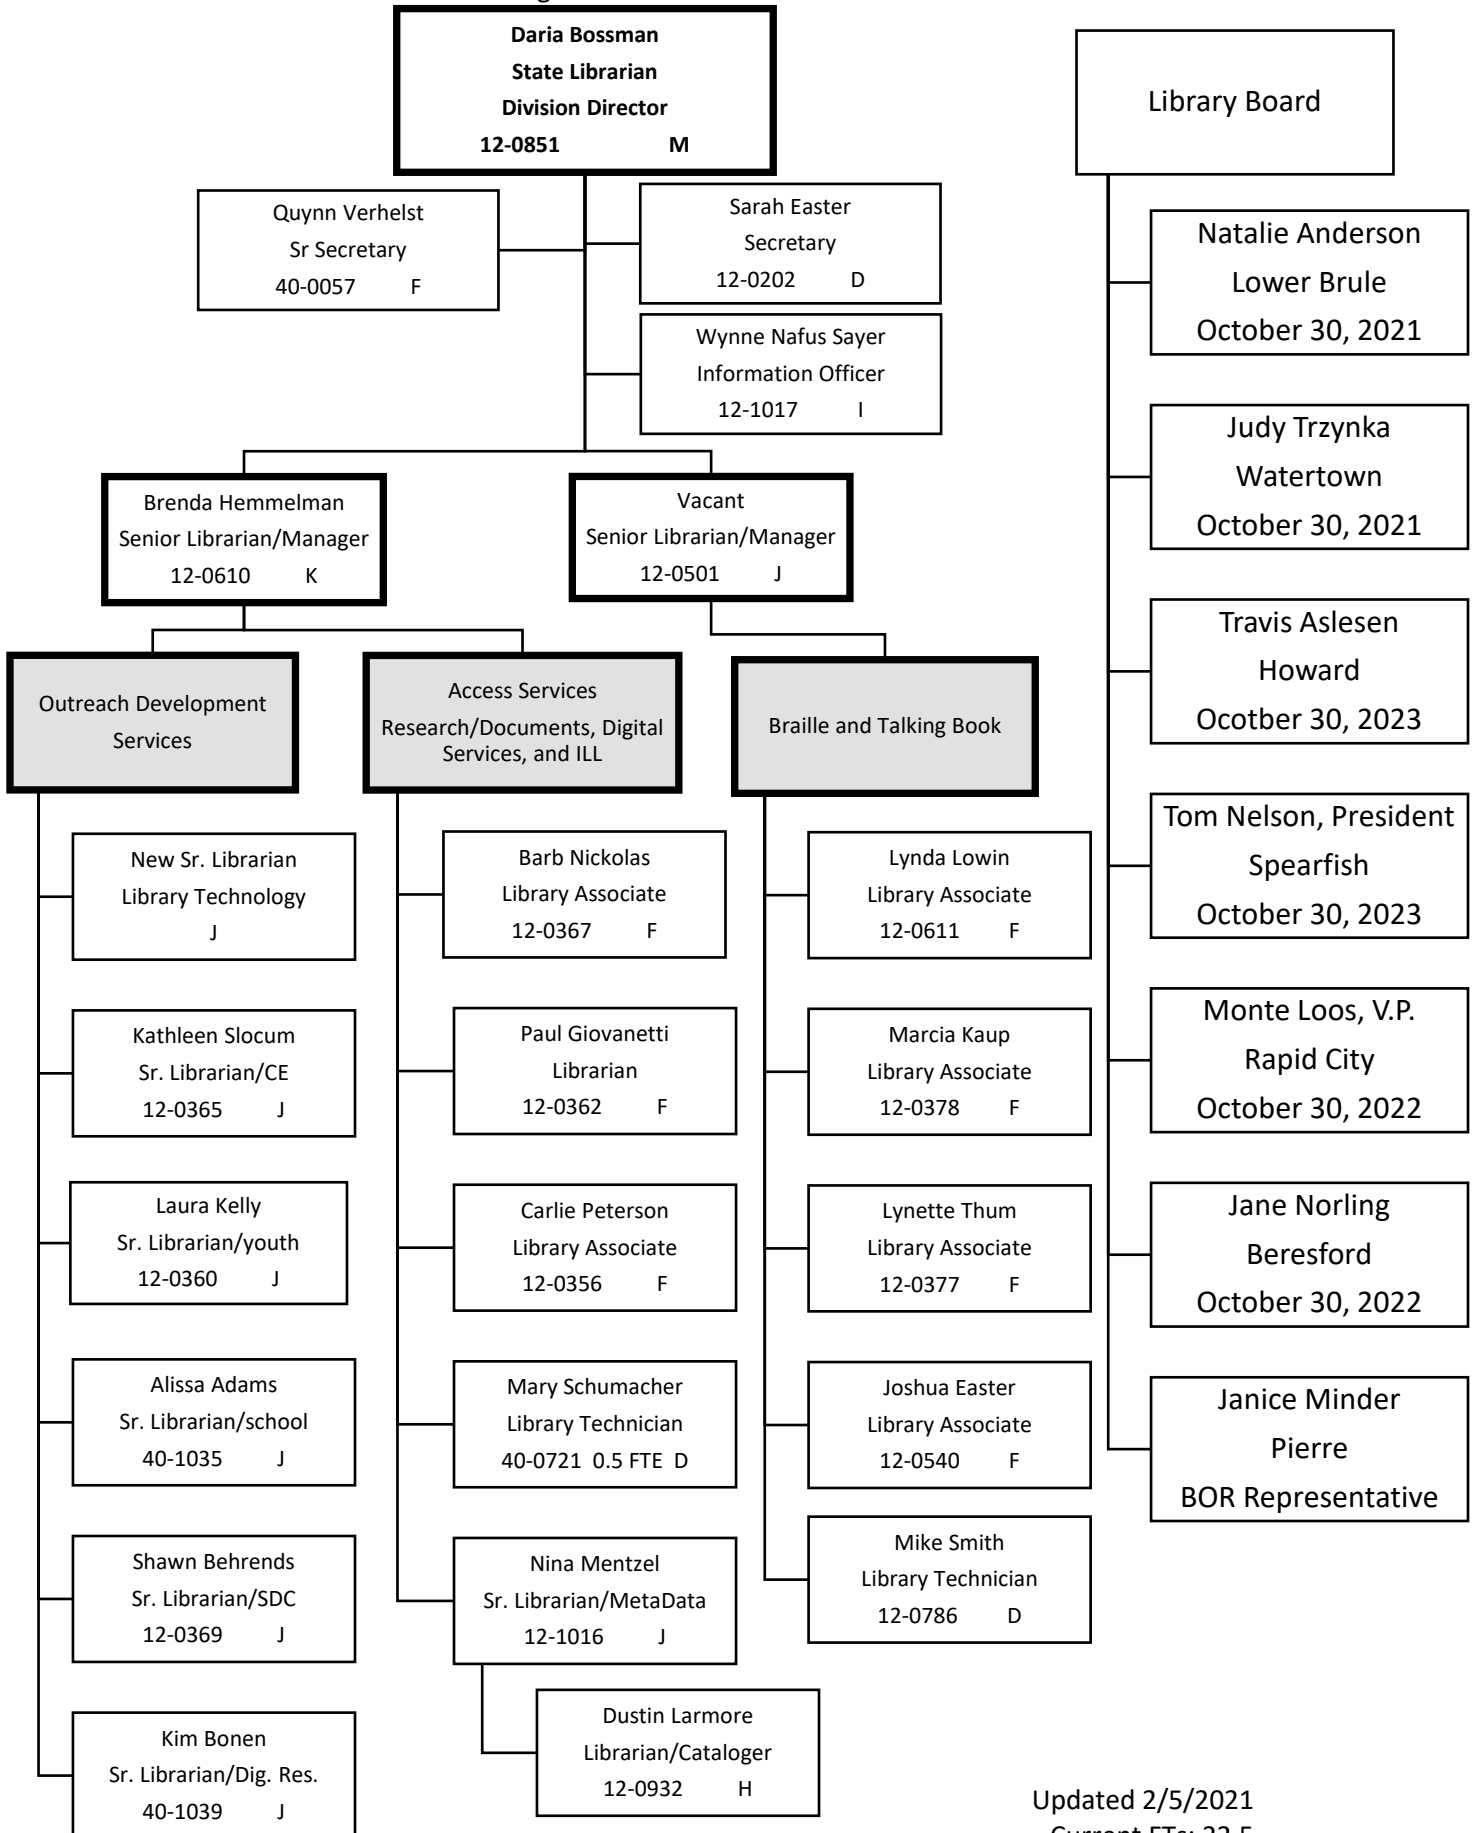

**South Dakota State Library
Organizational Chart**

Updated 2/5/2021
Current FTs: 22.5