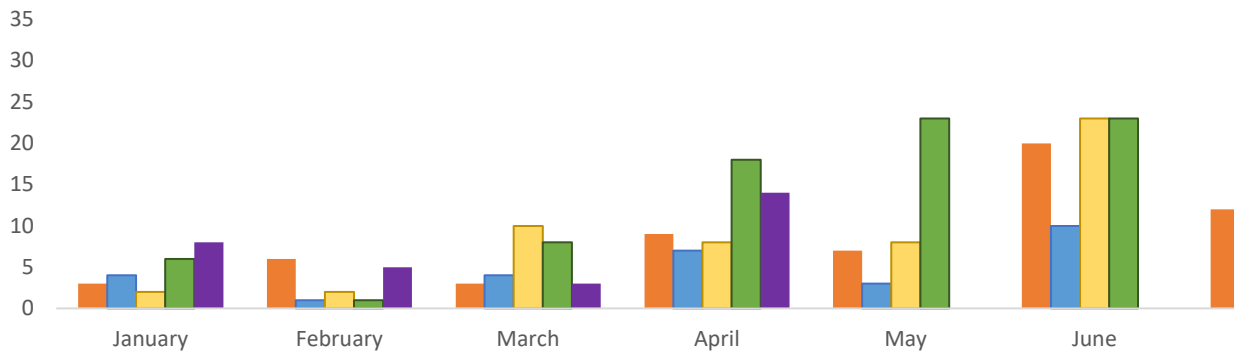

Monthly Gas Damage:

	January	February	March	April	May	June
2017 Gas Damages	3	6	3	9	7	20
2018 Gas Damages	4	1	4	7	3	10
2019 Gas Damages	2	2	10	8	8	23
2020 Gas Damages	6	1	8	18	23	23
2021 Gas Damages	8	5	3	14		
Total Monthly Volume	4,202	3,168	12,068	20,795		
%	0.19%	0.16%	0.02%	0.07%		

Monthly Gas Dam

■ 2017 Gas Damages
 ■ 2018 Gas Damages
 ■ 2019 Gas Dam

s

July	August	September	October	November	December	Total
12	8	6	7	6	2	89
27	26	26	17	12	2	139
16	17	14	20	10	7	137
32	32	32	21	18	9	223
						30
						40,233

Images

Images ■ 2020 Gas Damages ■ 2021 Gas Damages