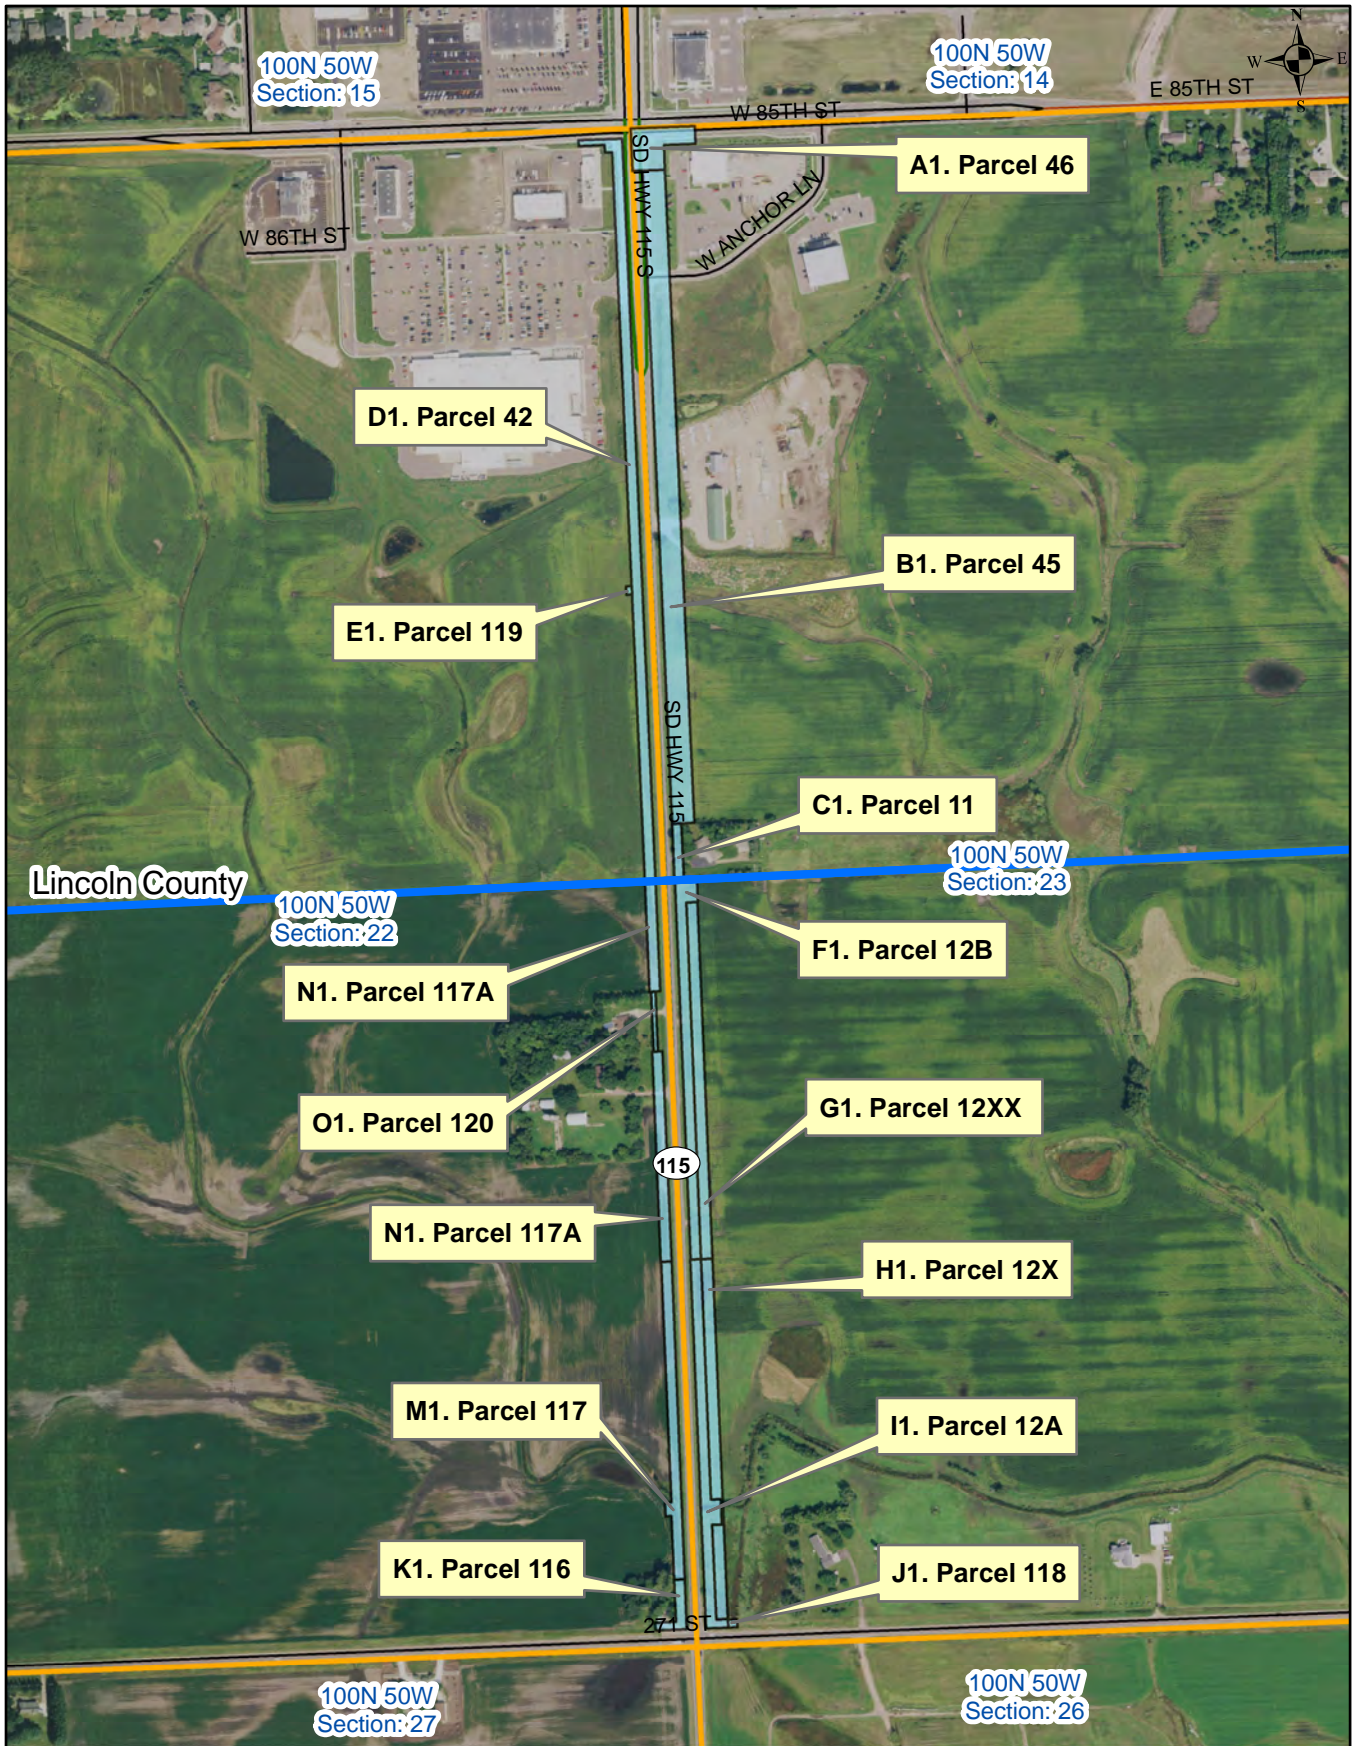

Proposed Transfer - Highway 115
271st Street to 85th Street South

Legend

- 1/4 Line
- Proposed Transfer