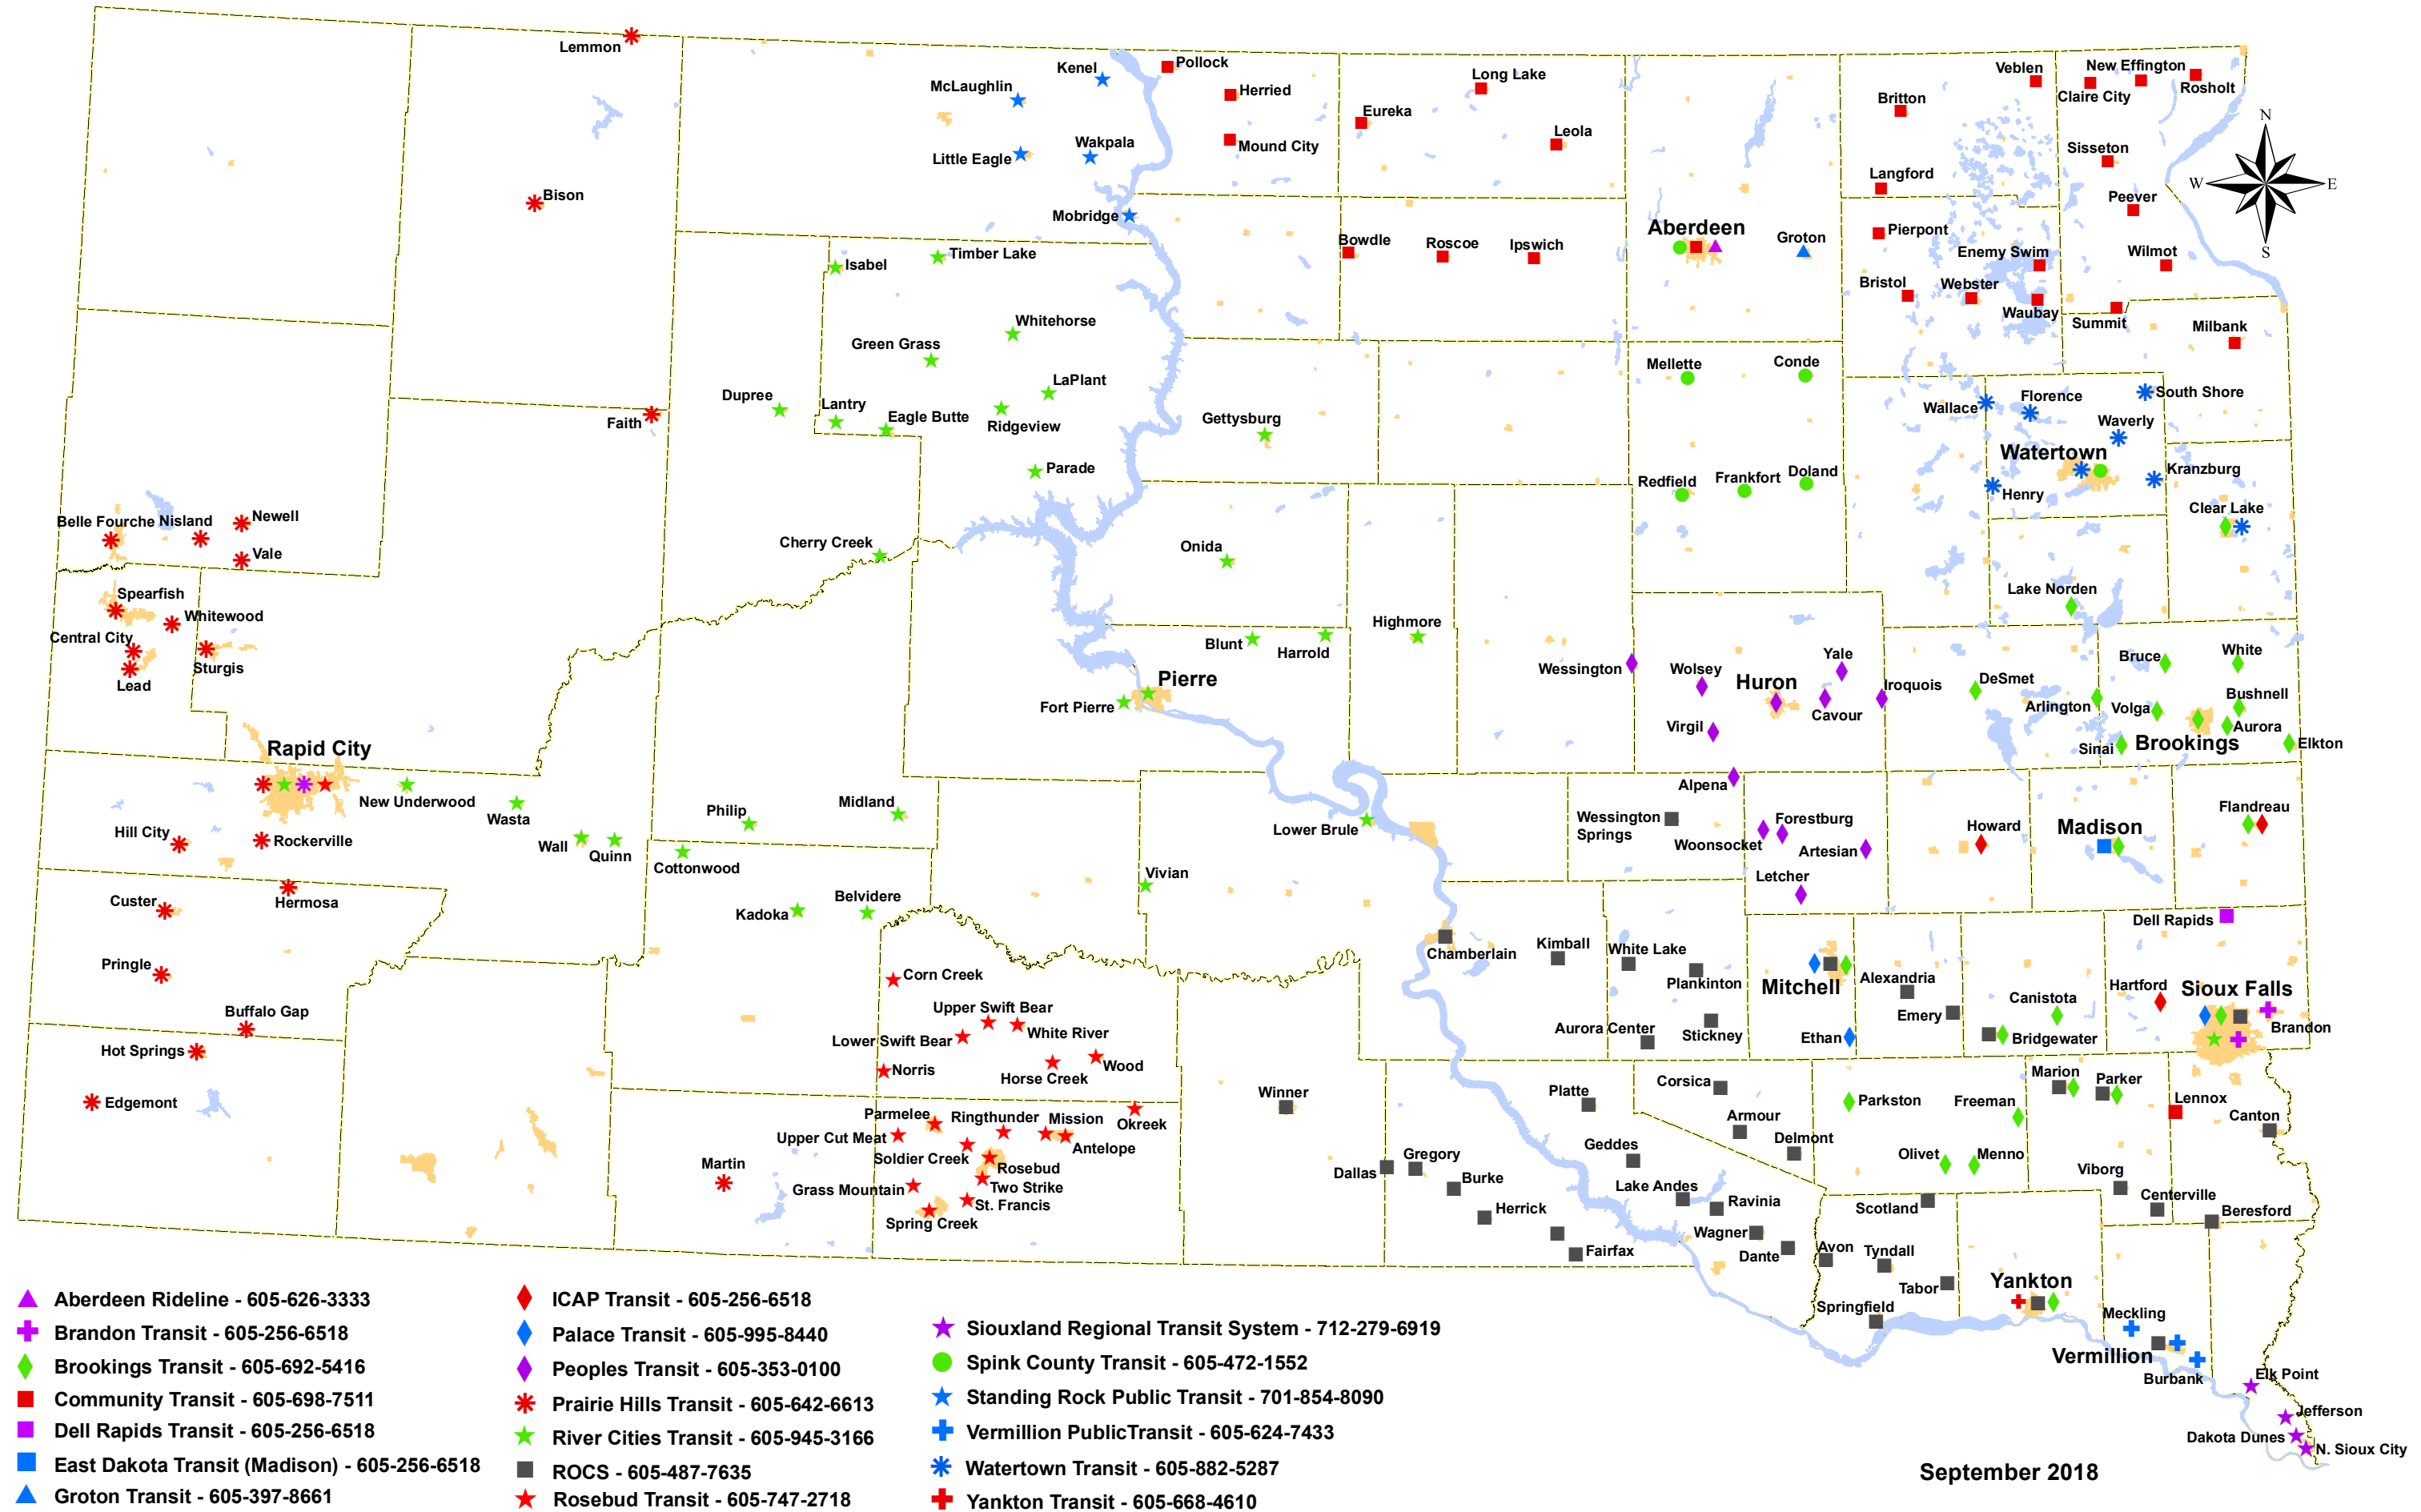

# South Dakota Communitites Served By Rural Transit Providers

September 2018