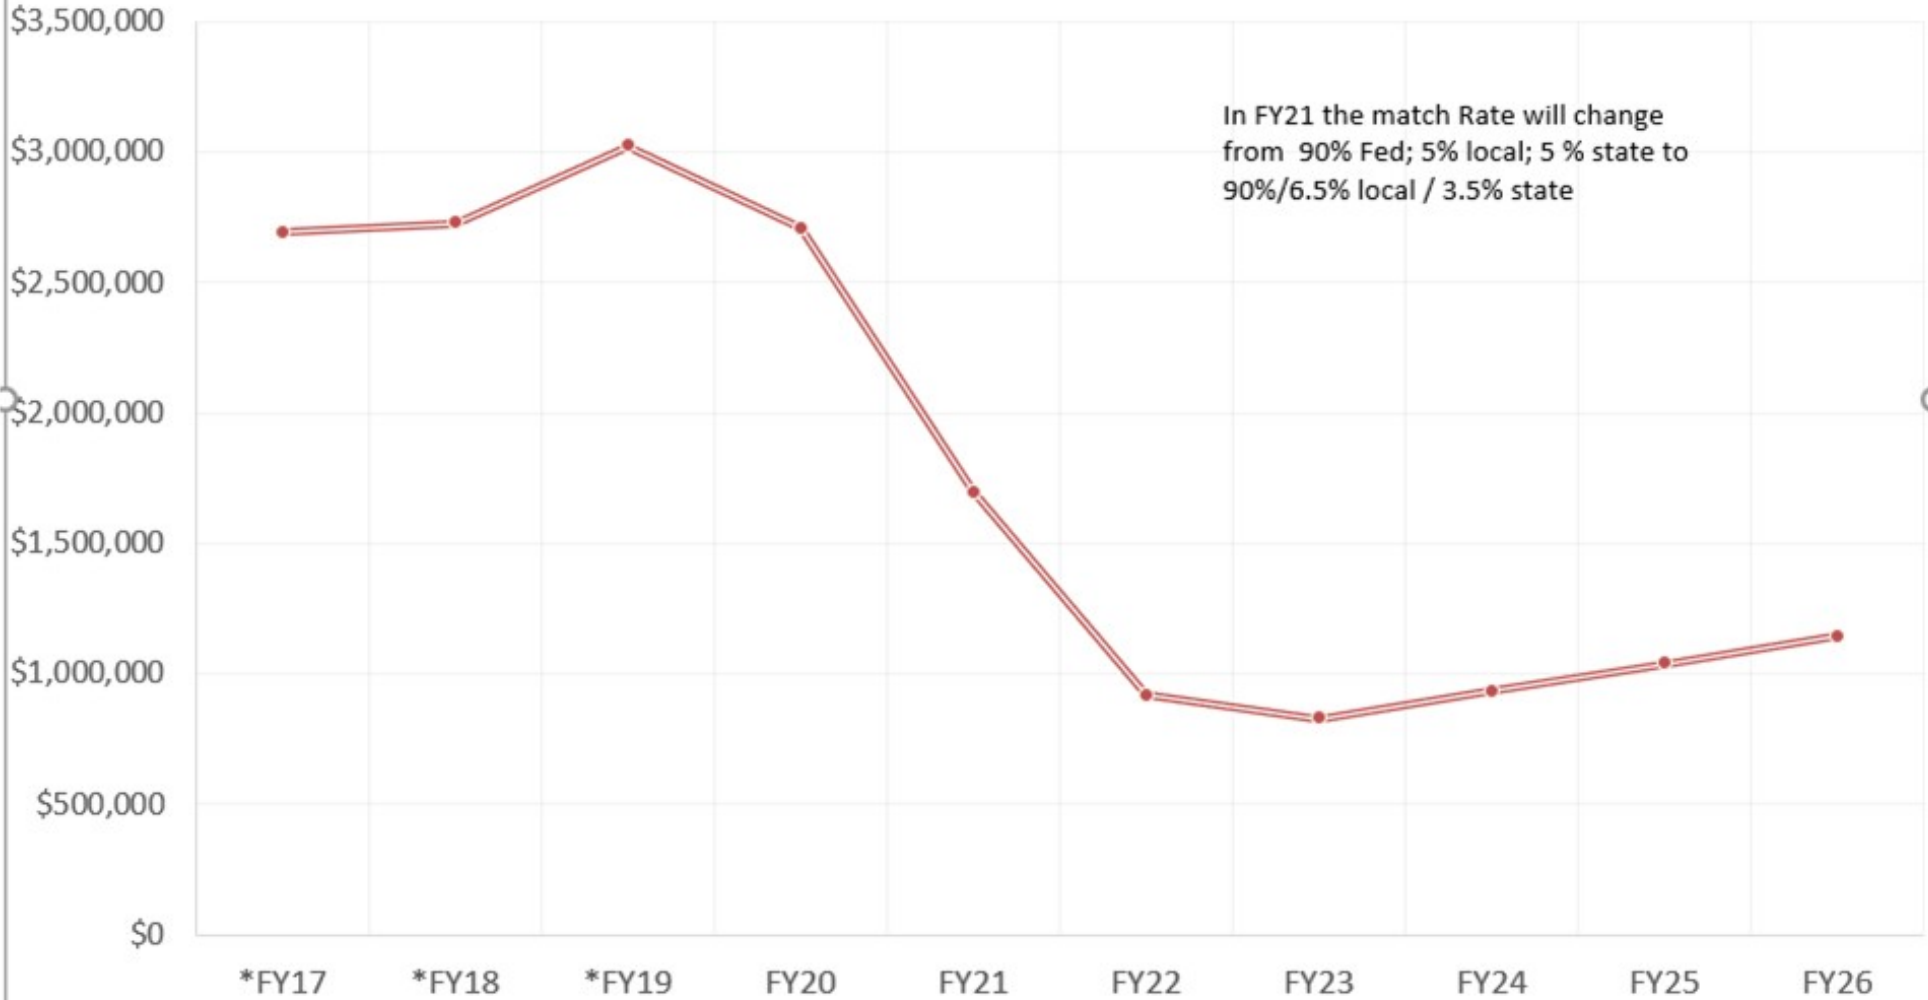

# AERONAUTICS FUND PROJECTIONS EXCLUDING CITY ALLOCATION

3.5% Match

\* - Actual