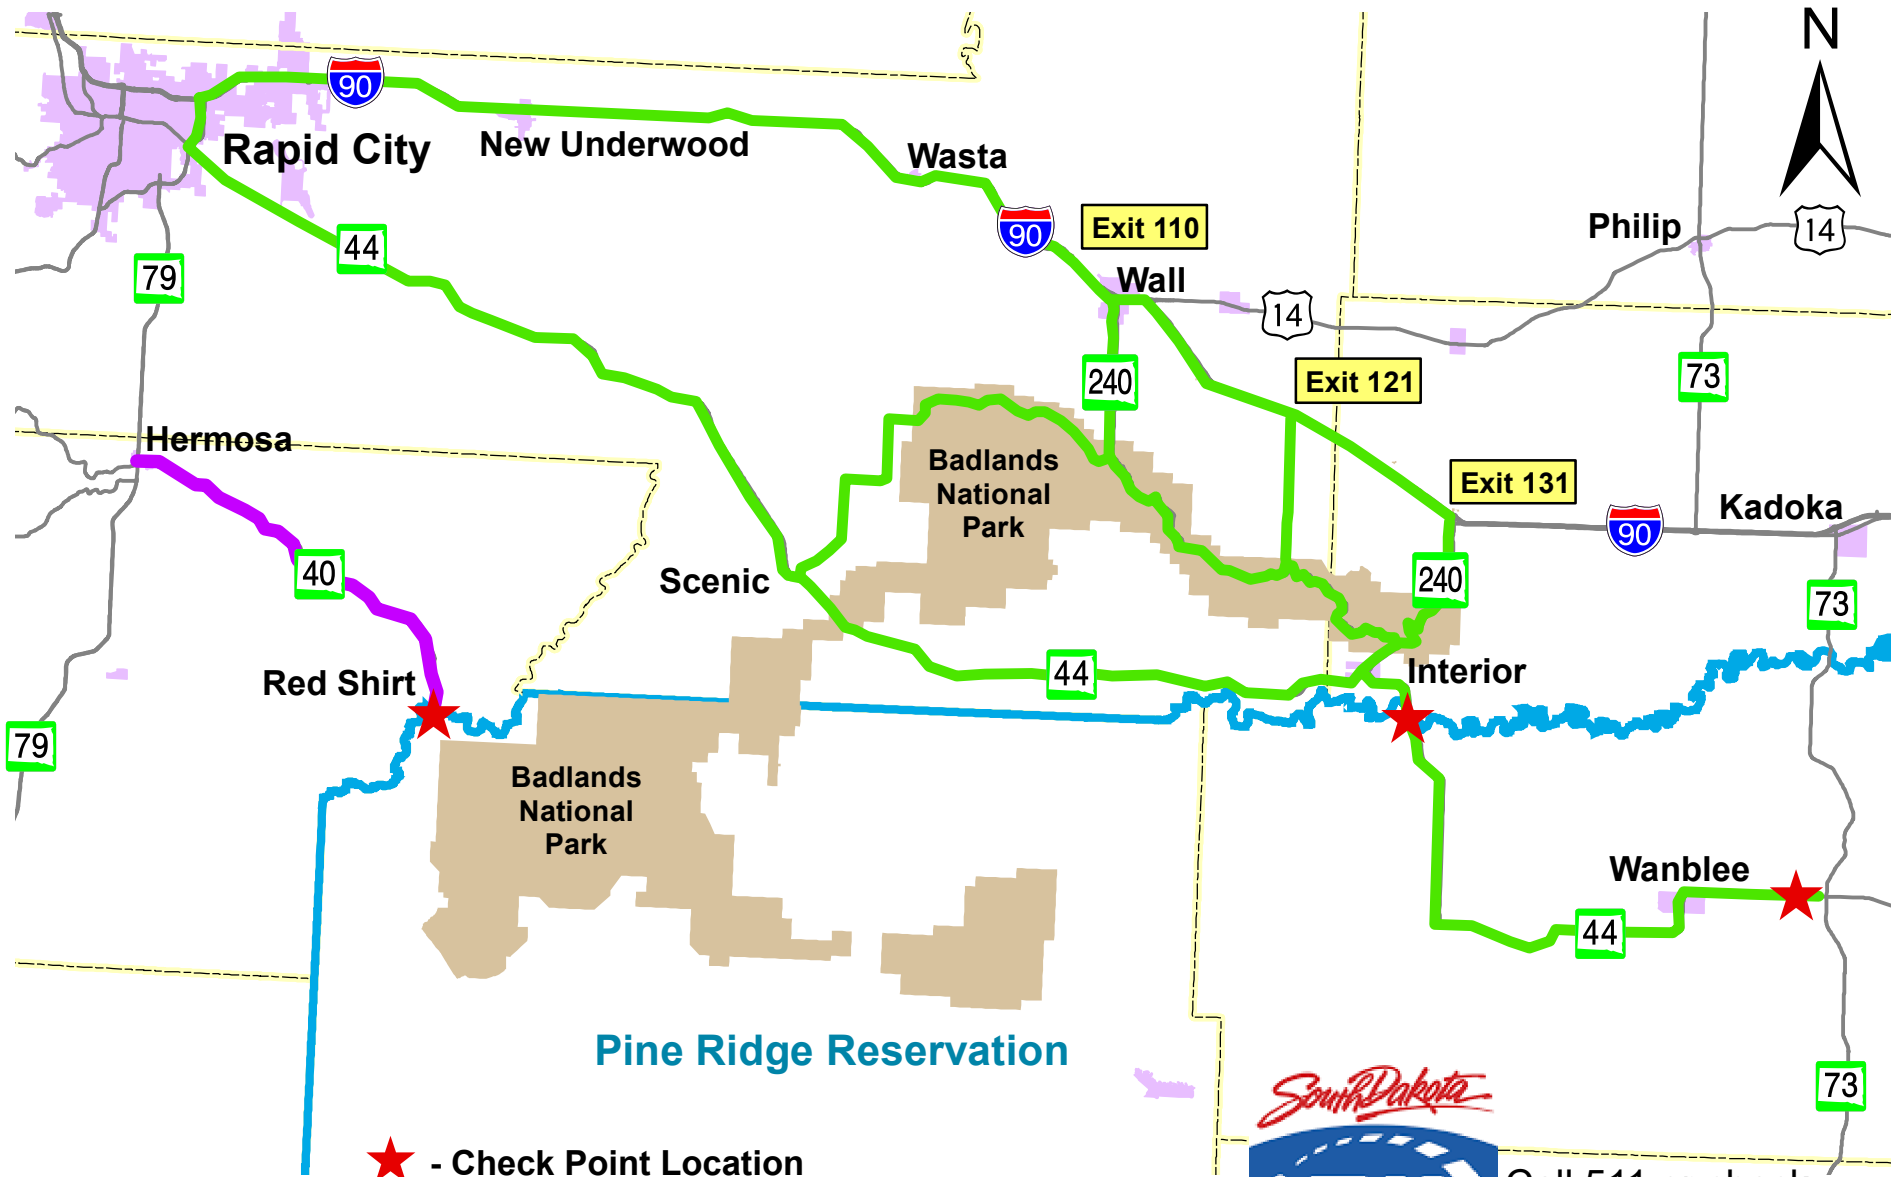

Badlands Access due to COVID Travel Restrictions

- ★ - Check Point Location
- - No Access to Badlands
- - Routes to Access Badlands

Call 511 or check Safetravelusa.com for latest information

Cheyenne River Reservation COVID Travel Restrictions

- ★ - Check Point Location
- - State Highways Restricted to Commercial, Local, Essential service traffic only
- - Alternate Routes for Through Traffic to consider

Call 511 or check
Safetravelusa.com
for latest information

Pine Ridge Reservation COVID Travel Restrictions on State Highways

- ★ - Check Point Location
- - Through Traffic Only
- - No Badlands Access

Travel on reservation restricted to local traffic and essential services