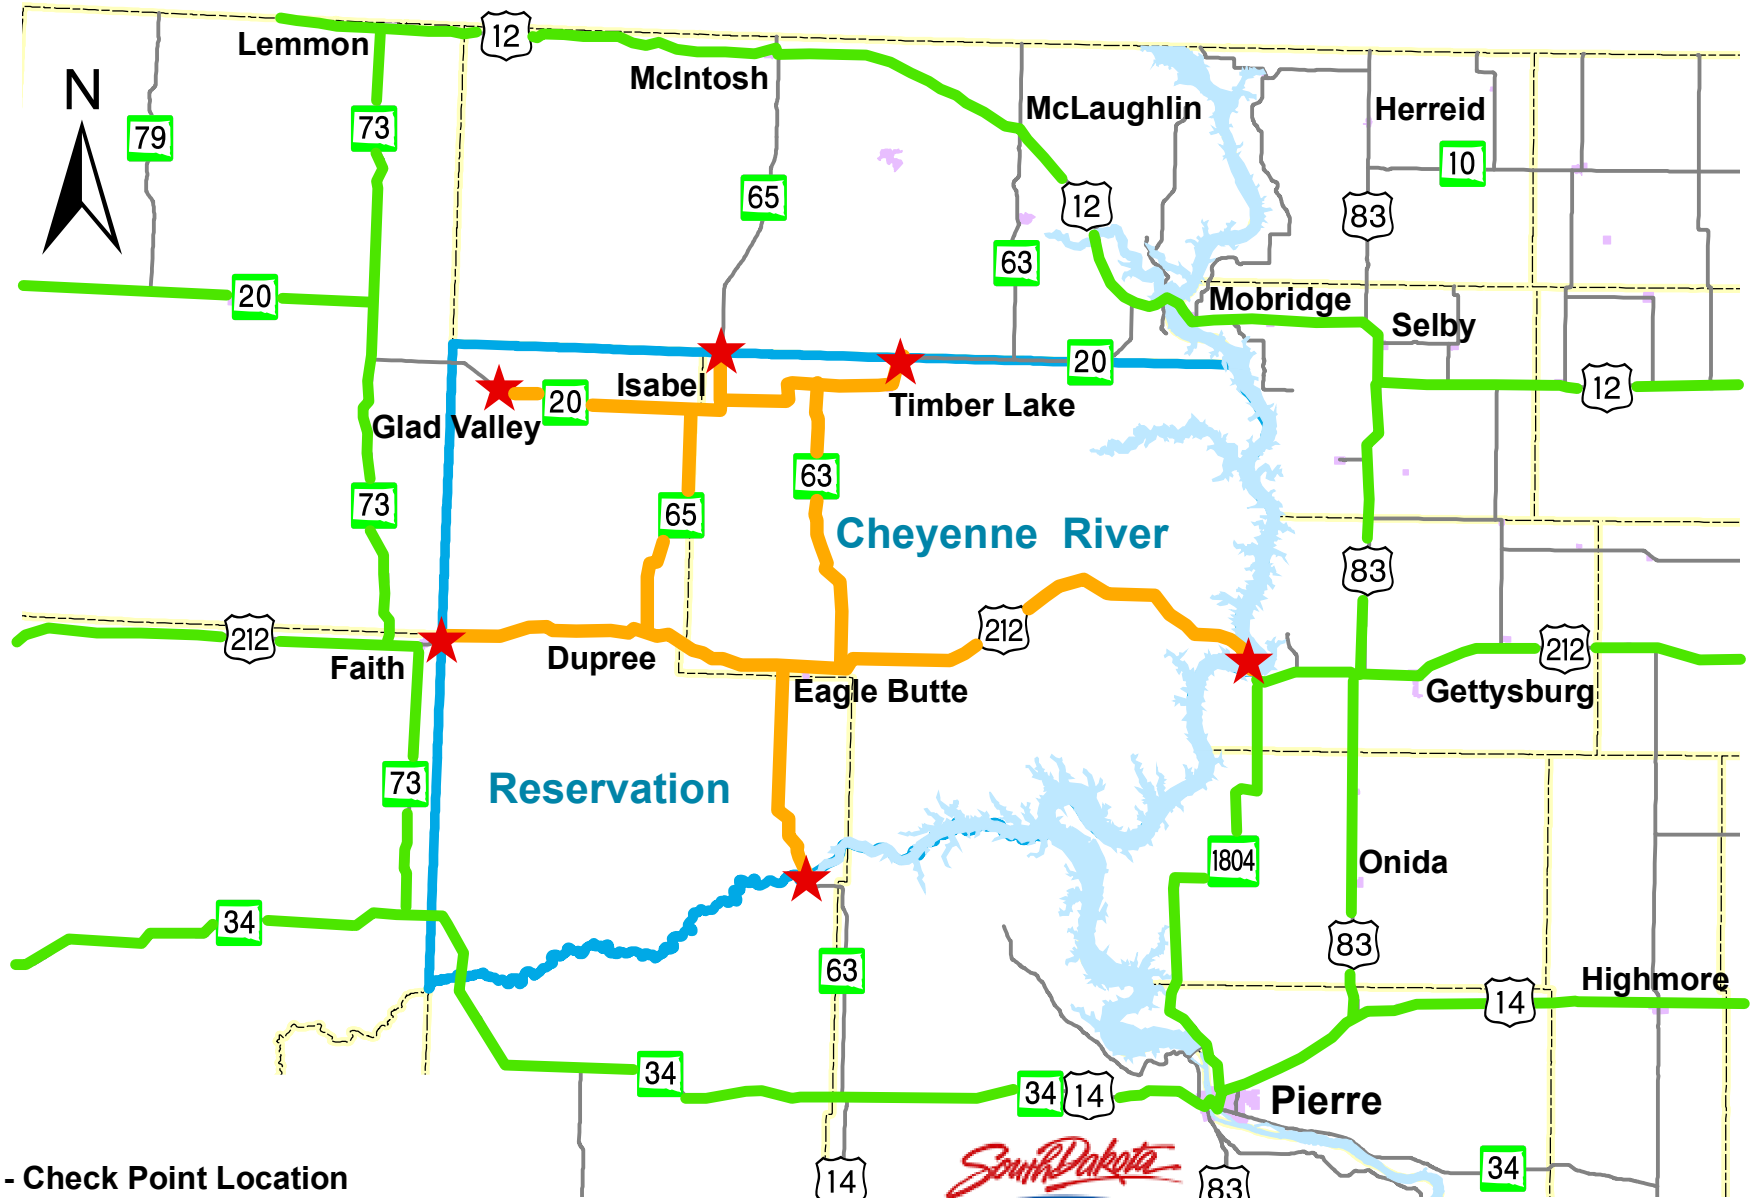

Badlands Access due to COVID Travel Restrictions

- ★ - Check Point Location
- - No Access to Badlands
- - Routes to Access Badlands

Call 511 or check Safetravelusa.com for latest information

Cheyenne River Reservation COVID Travel Restrictions

- ★ - Check Point Location
- - State Highways Restricted to Commercial, Local, Essential service traffic only
- - Alternate Routes for Through Traffic to consider

Call 511 or check
Safetravelusa.com
for latest information

Pine Ridge Reservation COVID Travel Restrictions on State Highways

- ★ - Check Point Location
- - Through Traffic Only
- - No Badlands Access

Travel on reservation restricted to local traffic and essential services