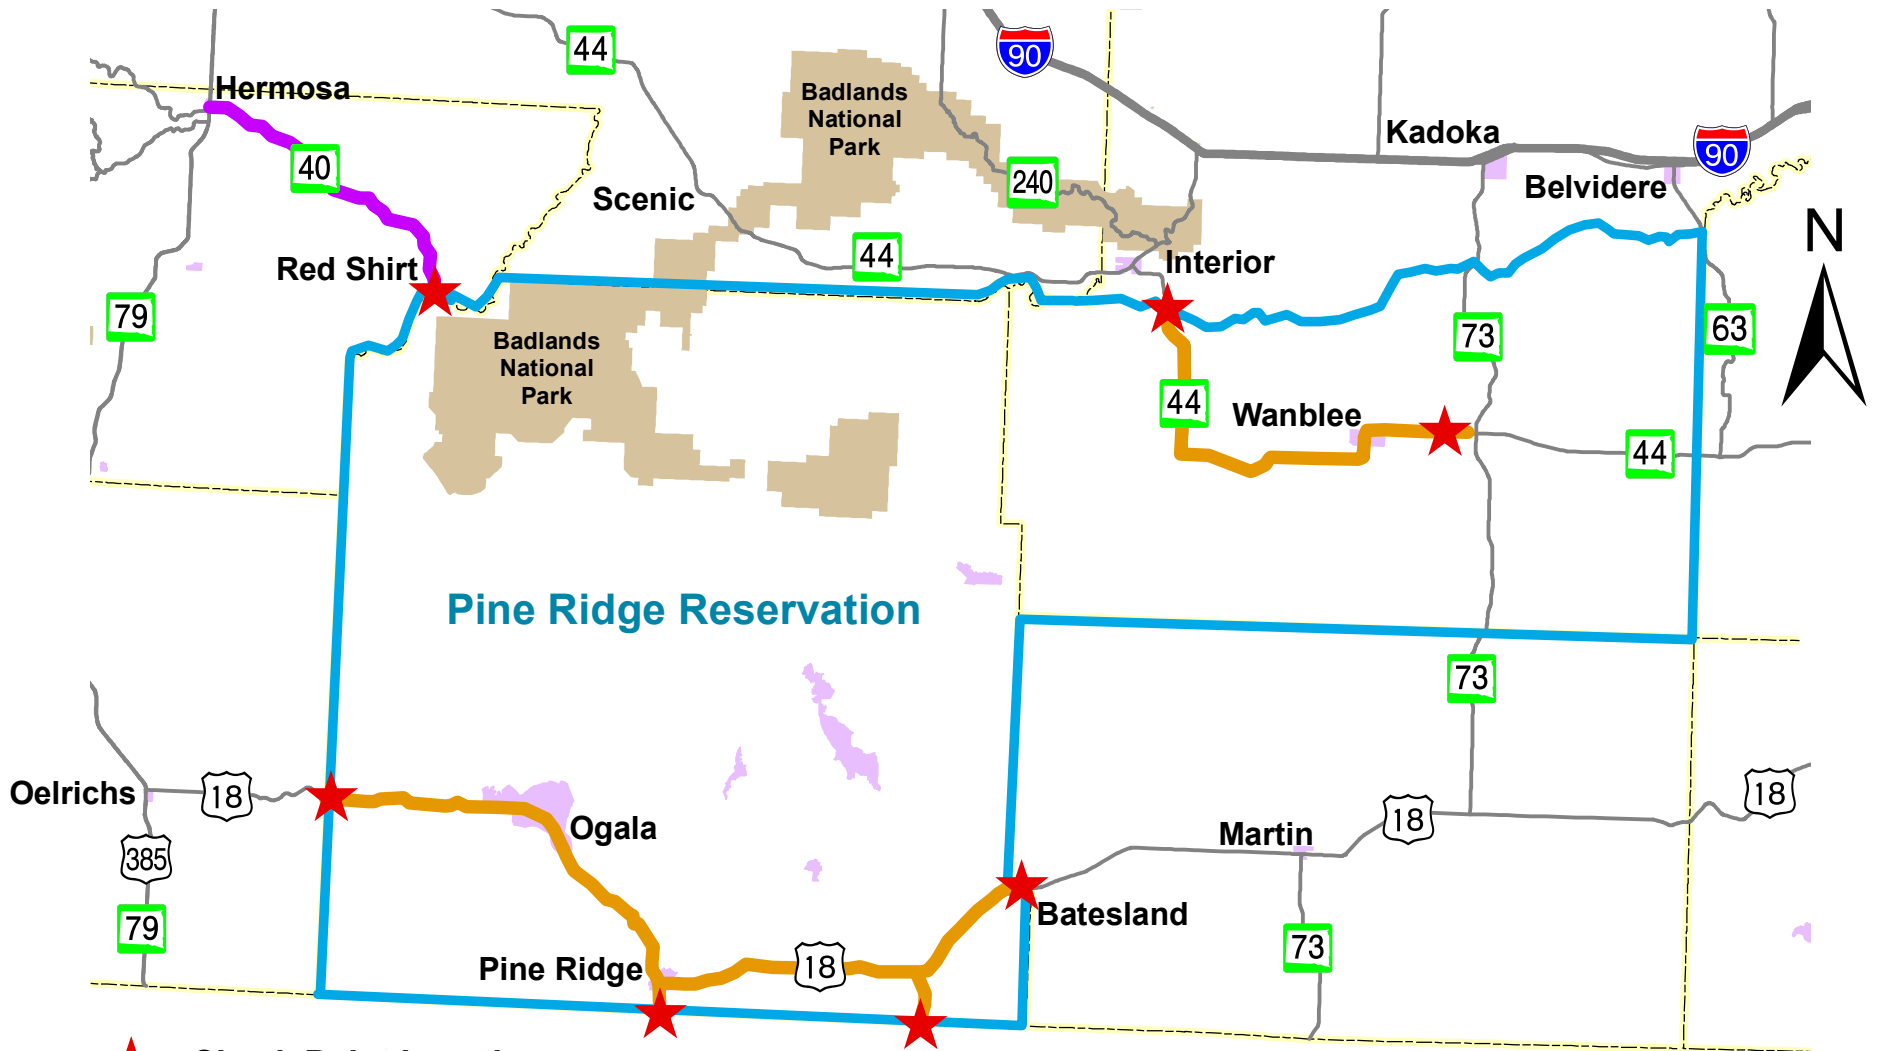

Badlands Access due to COVID Travel Restrictions

- ★ - Check Point Location
- - No Access to Badlands
- - Routes to Access Badlands

Call 511 or check Safetravelusa.com for latest information

Cheyenne River Reservation COVID Travel Restrictions

- ★ - Check Point Location
- - State Highways Restricted to Commercial, Local, Essential service traffic only
- - Alternate Routes for Through Traffic to consider

Call 511 or check
Safetravelusa.com
for latest information

Pine Ridge Reservation COVID Travel Restrictions on State Highways

- ★ - Check Point Location
- - Through Traffic Only
- - No Badlands Access

Travel on reservation restricted to local traffic and essential services