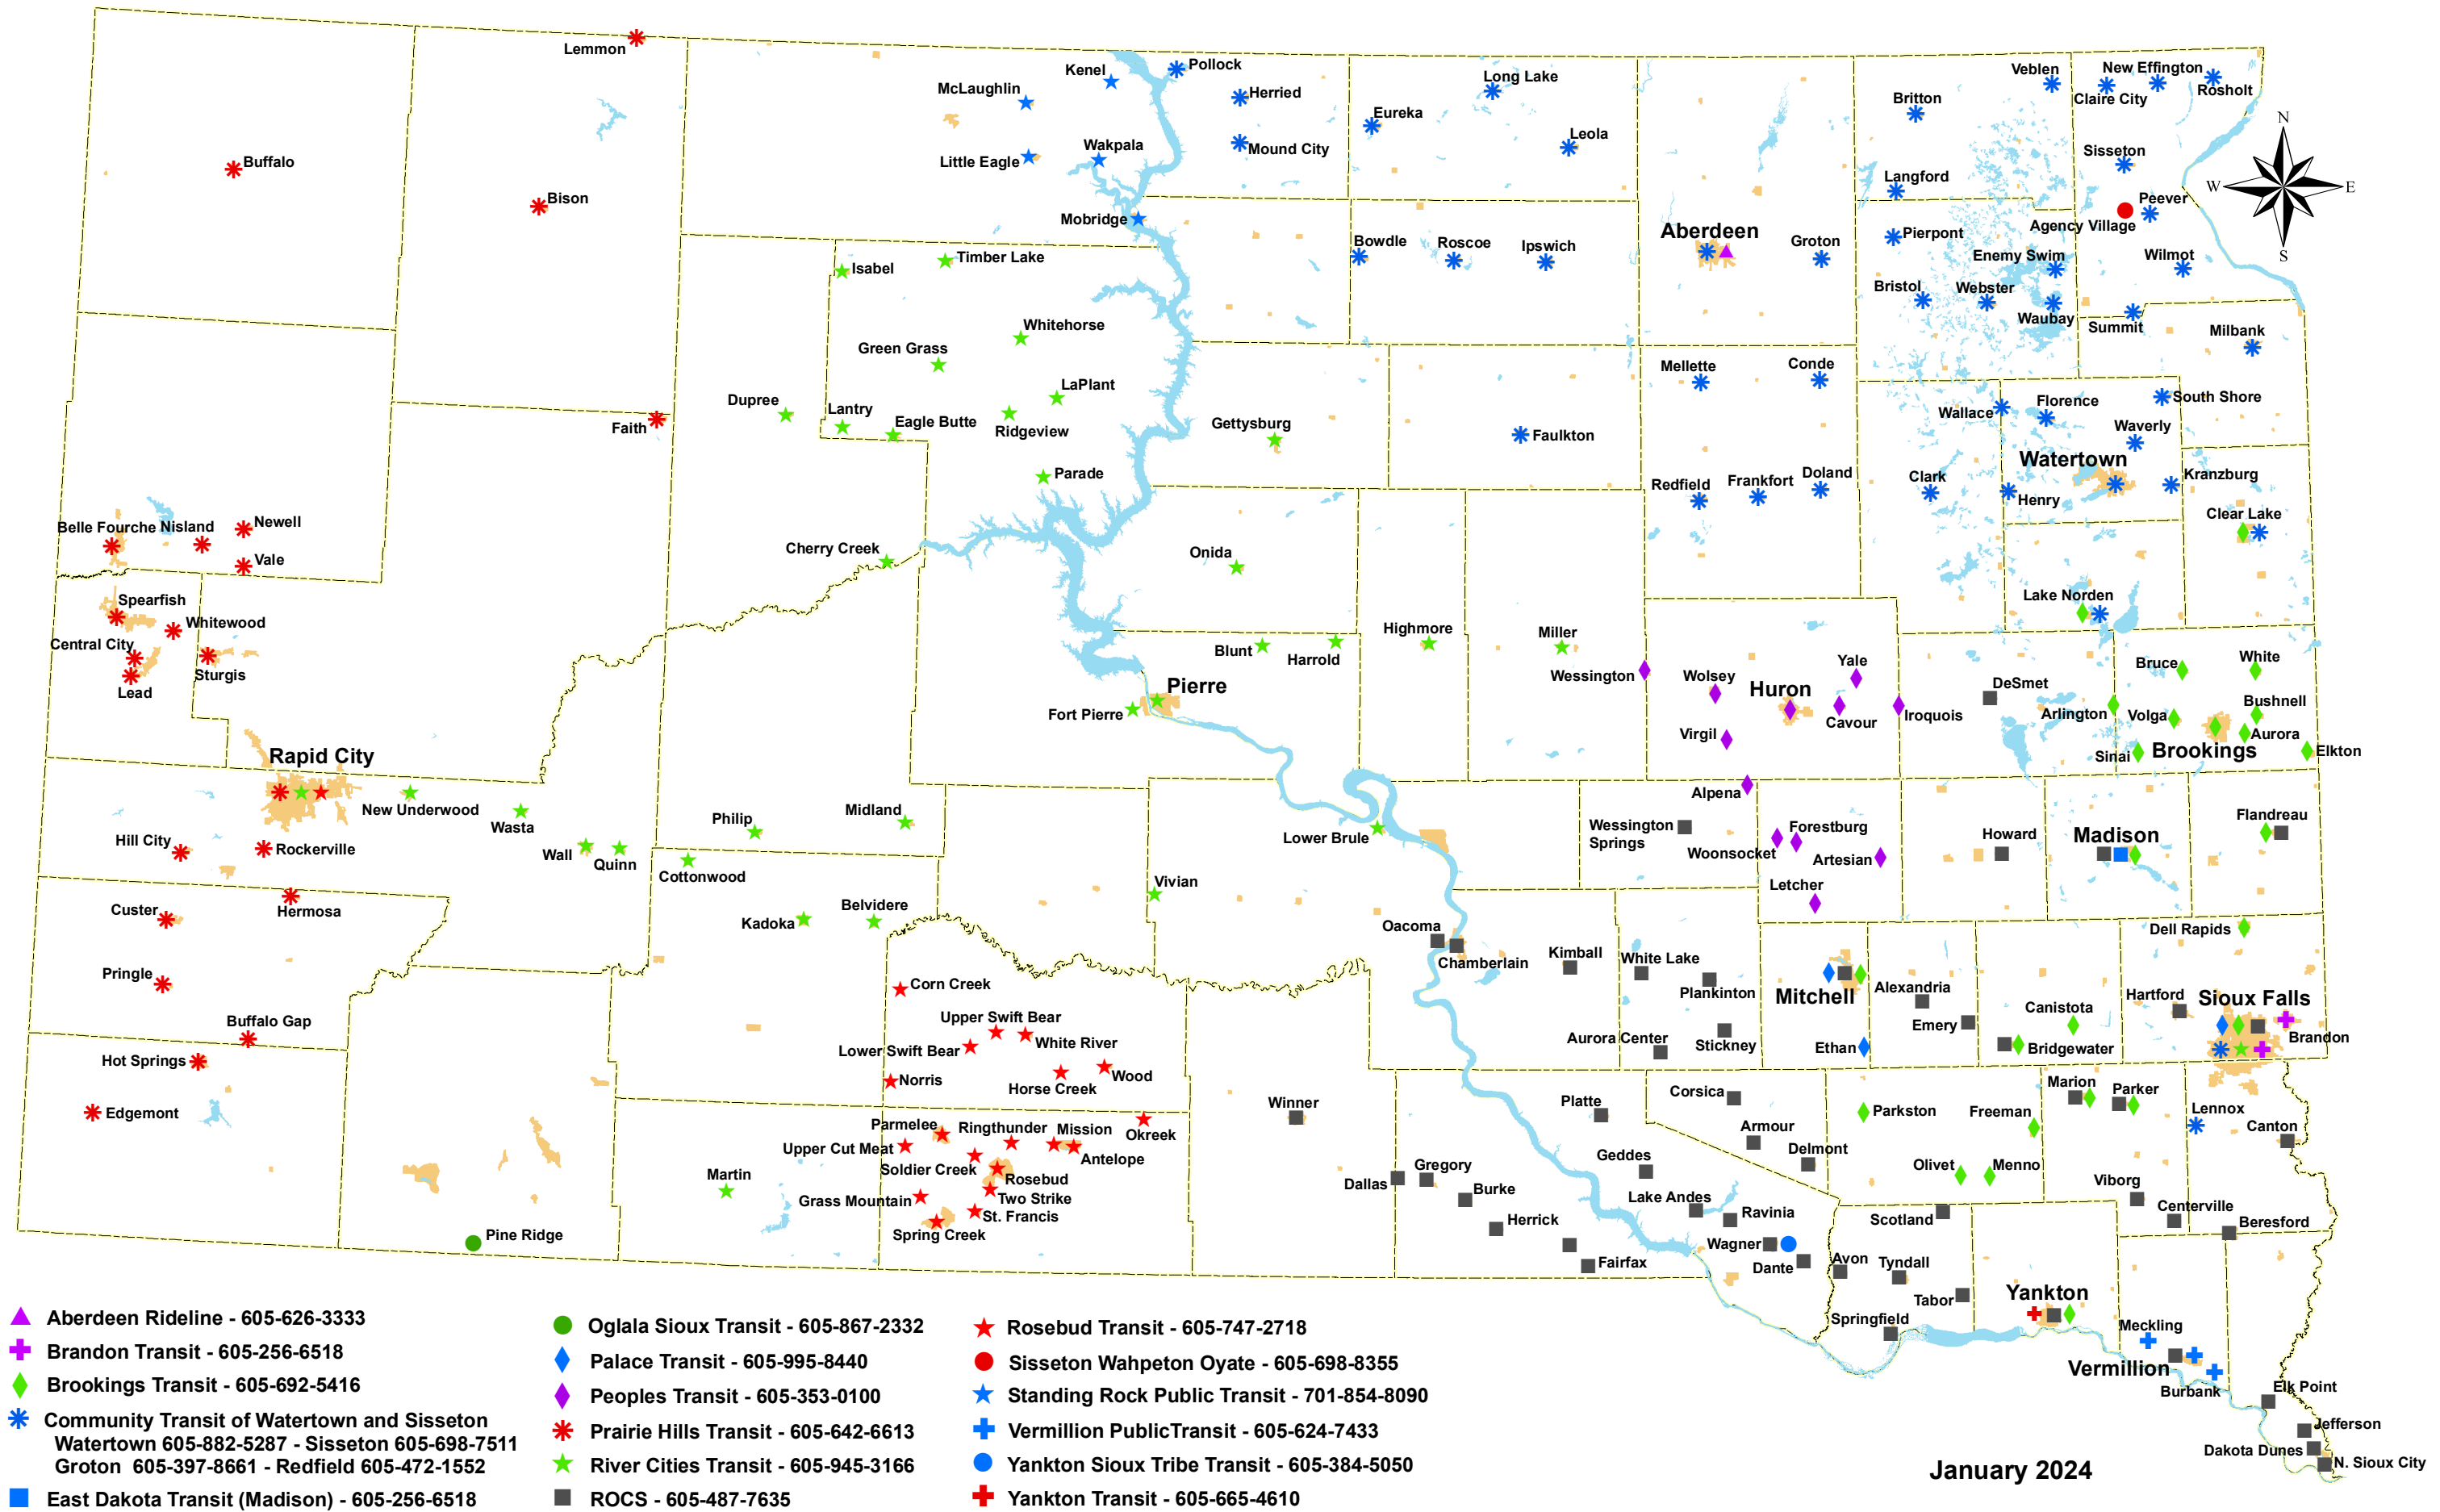

South Dakota Communitites Served By Rural and Tribal Transit Providers

January 2024