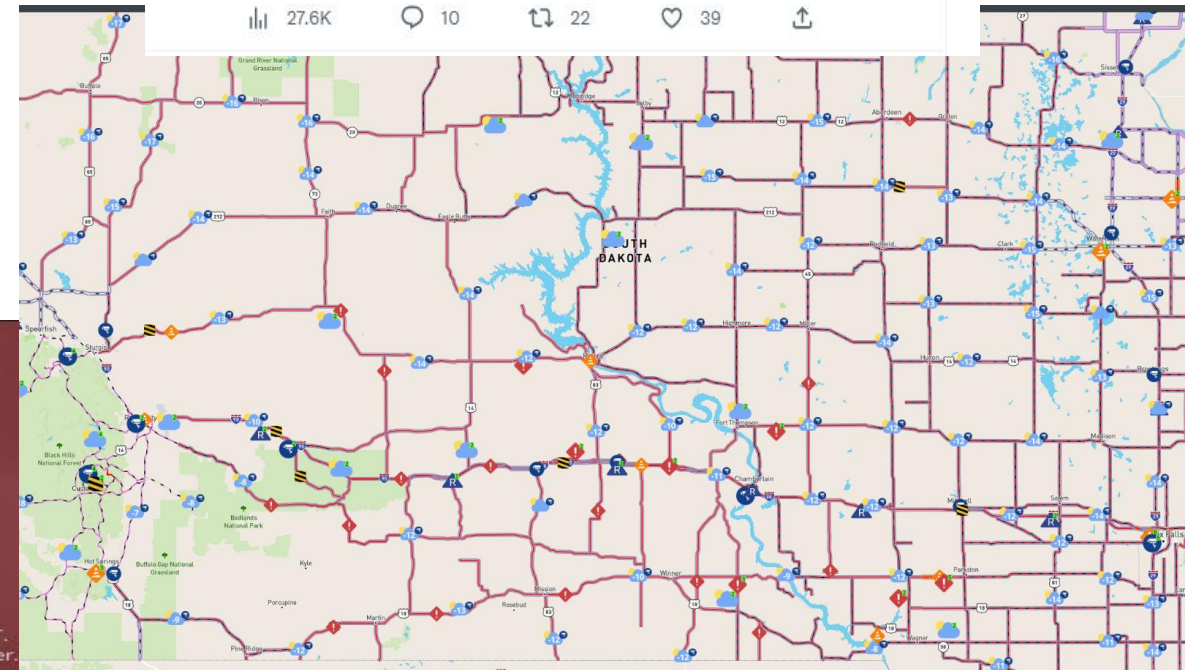

Dec. - Jan. Blizzard Winter Events

SDDOT @SouthDakotaDOT · Dec 23

■ OPENED: I-90 (westbound ONLY) from Murdo to Wall has been reopened. Wall to Rapid City (westbound ONLY) opened this morning.

■ CLOSURE: I-90: (eastbound ONLY) from Sioux Falls (Exit 402) to Minnesota state line has been closed.

Read the full update: dot.sd.gov/blog/2820/inte...

27.6K 10 22 39

2,986,912 People Reached via Facebook
1,378,563 Impressions Via Twitter
5,694 Impressions Via LinkedIn
3,785 People Reached via Instagram

Report was created on 1/4/2023 at 3:05 p.m. MT. Total reach is the left column stats added together.

Thank you and kudos!!!!

SD DOT

VIVIAN | Dec. 15, 2022

SD DOT

CACTUS FLATS | Dec. 13-16, 2022

US 14 - WRN 237 - Hayes - 2/ 6/22 11:25:08 AM MST

SD DOT

Yankton Area on S.D. Highway 49 - Dec. 17, 2022
Note the "No Passing Zone" sign for snow depth