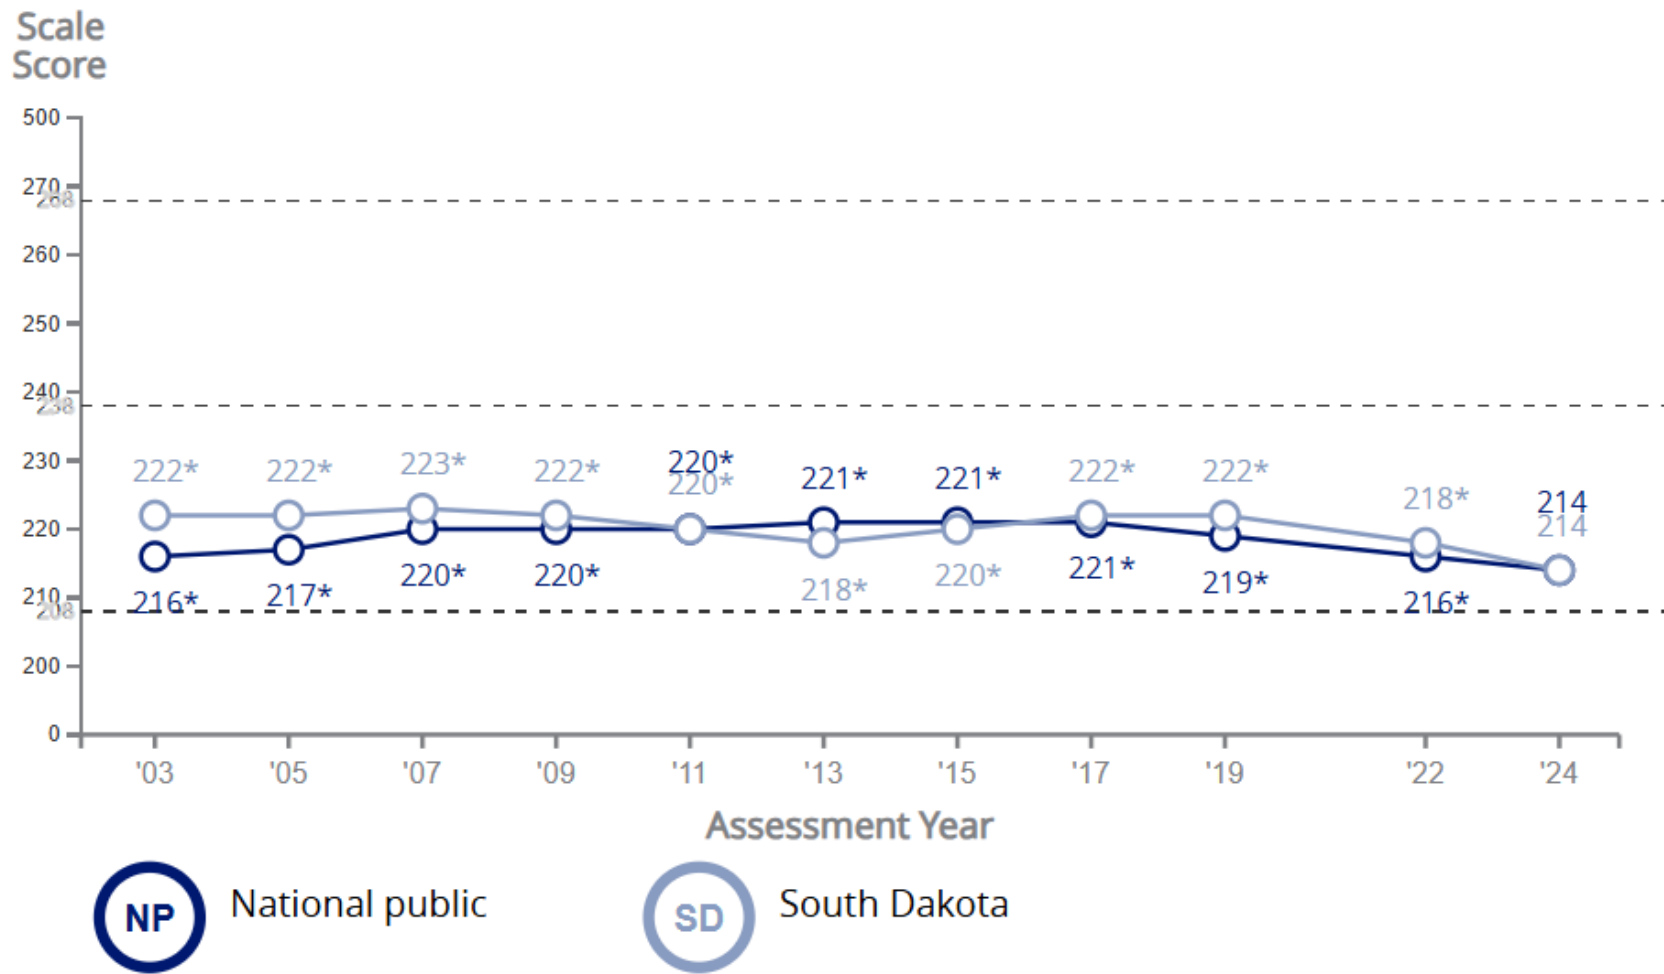

Reading –
Grade 4
Score Trends
SD & National
Average