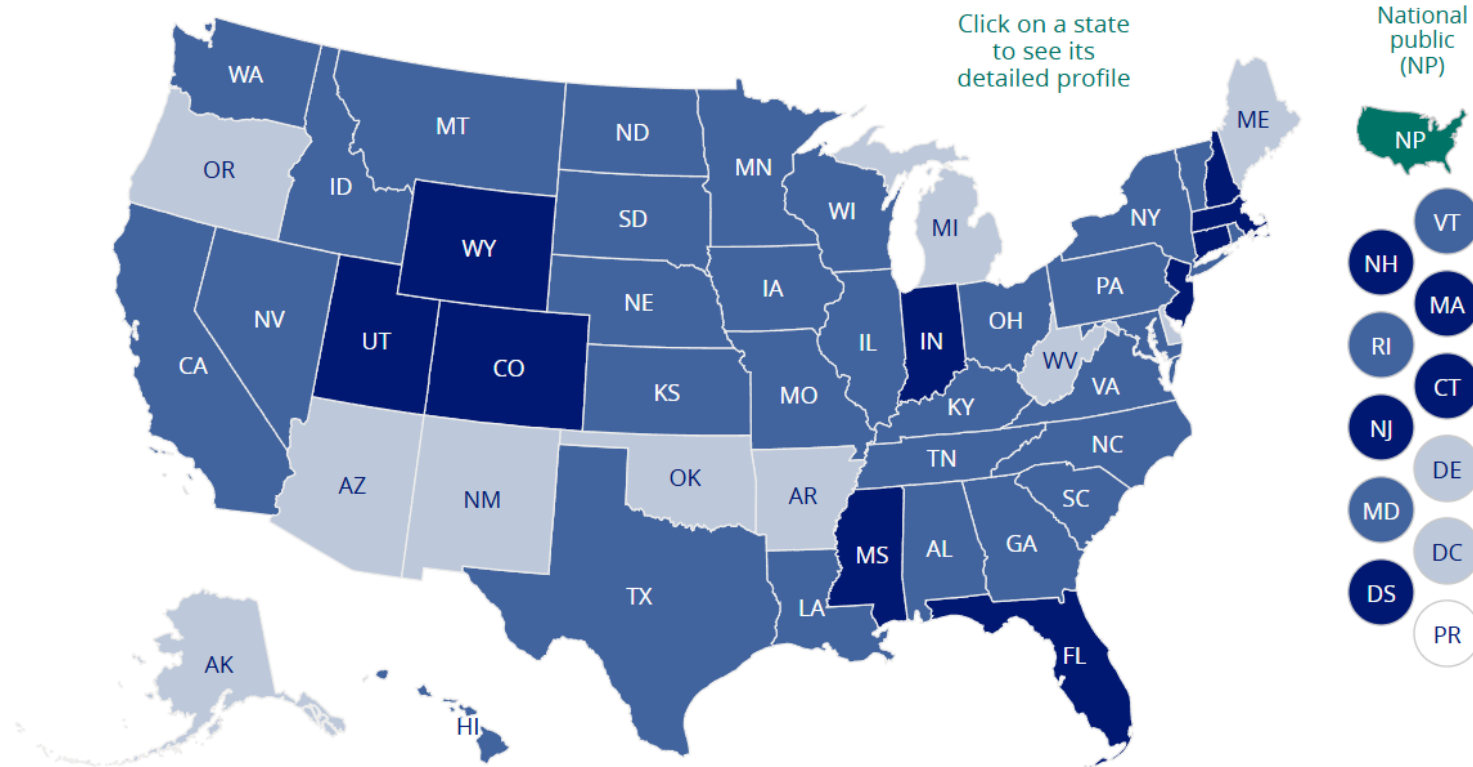

2024 National public average scale score (0-500)

NP 214

11 jurisdictions
↑
performed significantly higher than National public

30 jurisdictions
◆
not significantly different than National public

11 jurisdictions
↓
performed significantly lower than National public

1 jurisdiction
∅
no assessment / data not available

Reading, grade 4

Difference in average scale scores between jurisdictions, for all students [TOTAL] = All students, 2024

Reading – Grade 4 Comparison to National Average