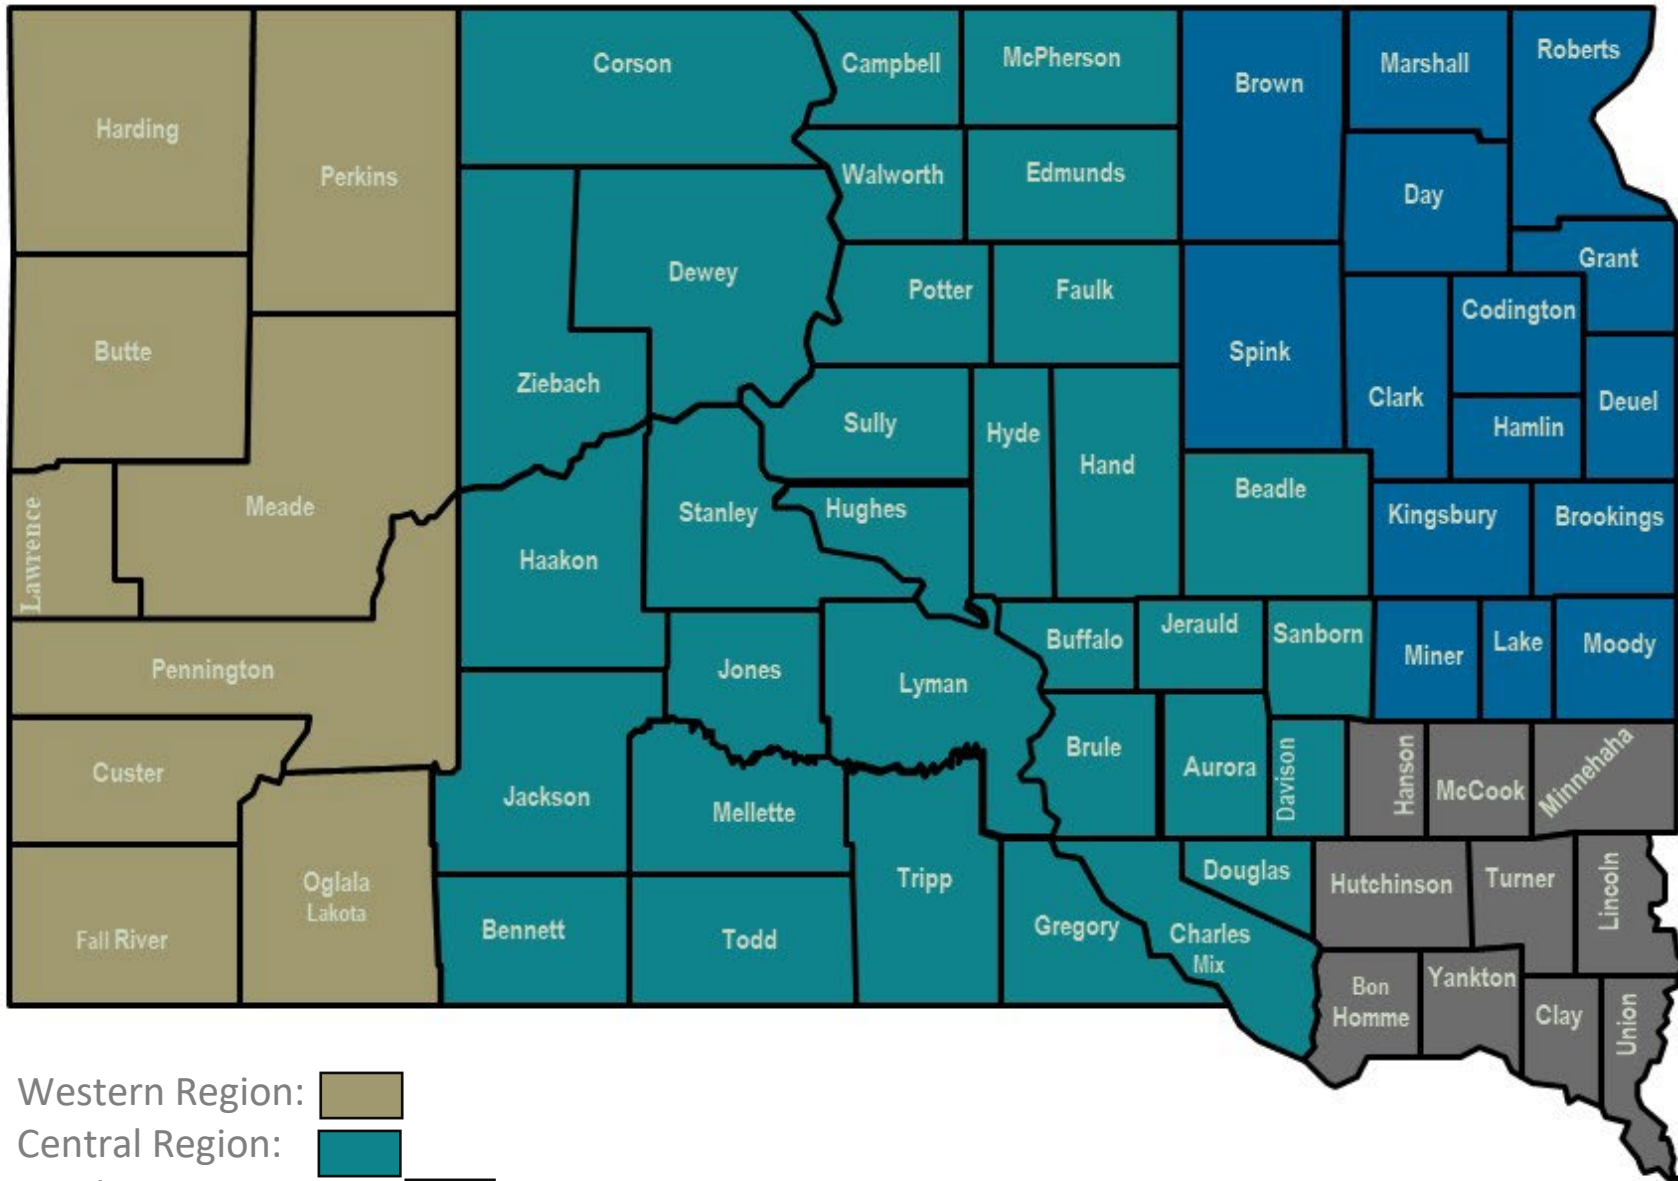

# Family Support 360 Program Map

- Western Region:
- Central Region:
- Northeastern Region:
- Southeastern Region:

**Western Region:** 

Benchmark Family Support West #1  
Black Hills Family Support Program  
Central SD Family Support  
Pennington County Family Support  
Southern Hills Family Support  
West Central Family Support  
Western #2  
Western Area Plans

**Central Region:** 

Aberdeen Area Family Support Program  
Benchmark Family Support Central #1  
Benchmark Family Support Northeast #1  
Benchmark Family Support Southeast #3  
Central Area PLANS  
Central SD Family Support  
East Central Family Support Program  
Mitchell Family Support Program  
Northeast Area PLANS  
Northeast Family Support #3  
Northeast Family Support #4  
Northeast Family Support Program  
Southeast Family Support  
Southeast Family Support #6  
West Central Family Support Program

**Northeastern Region:** 

Aberdeen Area Family Support  
Benchmark Family Support Central #1  
Benchmark Family Support East Central #1  
Benchmark Family Support Northeast #1  
Benchmark Family Support Southeast #1  
Benchmark Family Support Southeast #2  
Benchmark Family Support Southeast #4  
East Central Family Support Program  
Eastern Family Support Program  
Northeast Area PLANS  
Northeast Family Support #4  
Northeast Family Support Program  
Northeast Family Support Program #3  
Southeast Family Support #5  
Southeast Family Support Program #3