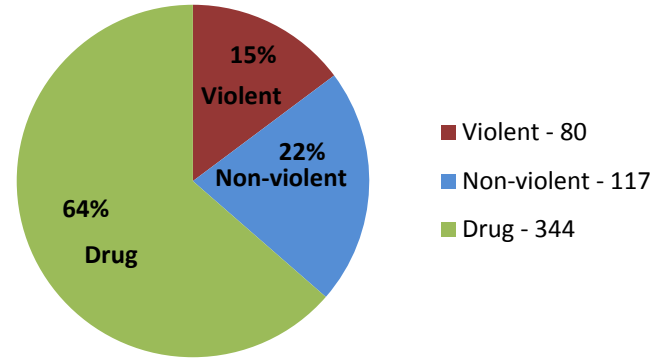

Breakdown of Crimes of SD Inmates Dec-17

Male

Total Male Inmates - 3,413

Female

Total Female Inmates - 541

Breakdown of Drug Crimes of SD Inmates Dec-17

Male

Total Drug Crimes - 919