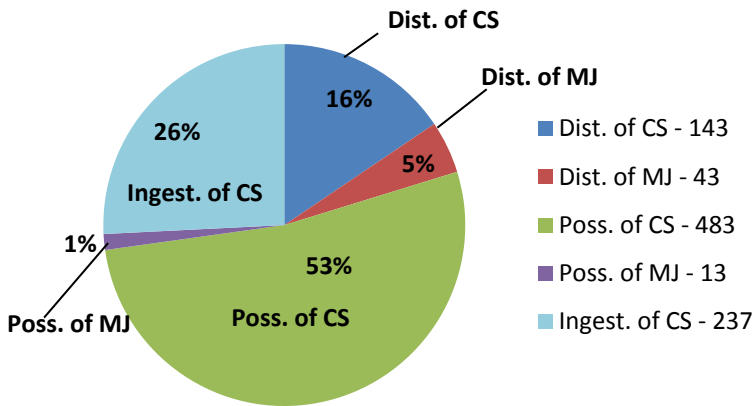

Breakdown of Crimes of SD Inmates Dec-17

Male

Total Male Inmates - 3,413

Female

Total Female Inmates - 541

Breakdown of Drug Crimes of SD Inmates Dec-17

Male

Total Drug Crimes - 919

Female

Total Drug Crimes - 344