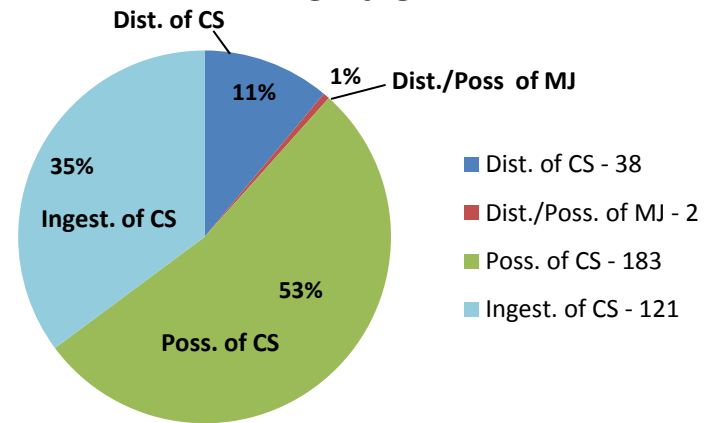

Breakdown of Crimes of SD Inmates Dec-17

Male

Total Male Inmates - 3,413

Female

Total Female Inmates - 541

Breakdown of Drug Crimes of SD Inmates Dec-17

Male

Total Drug Crimes - 919

Female

Total Drug Crimes - 344