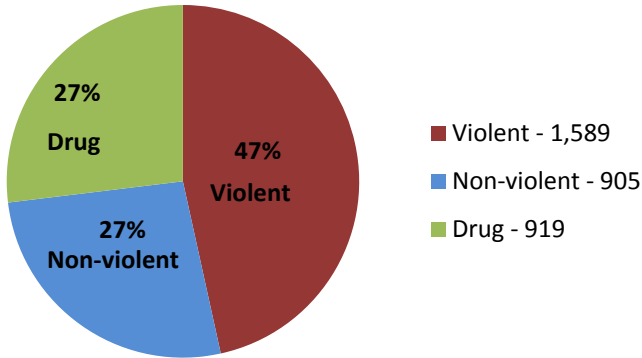

Breakdown of Crimes of SD Inmates Dec-17

Male

Total Male Inmates - 3,413

Female

Total Female Inmates - 541

Breakdown of Drug Crimes of SD Inmates Dec-17

Male

Total Drug Crimes - 919