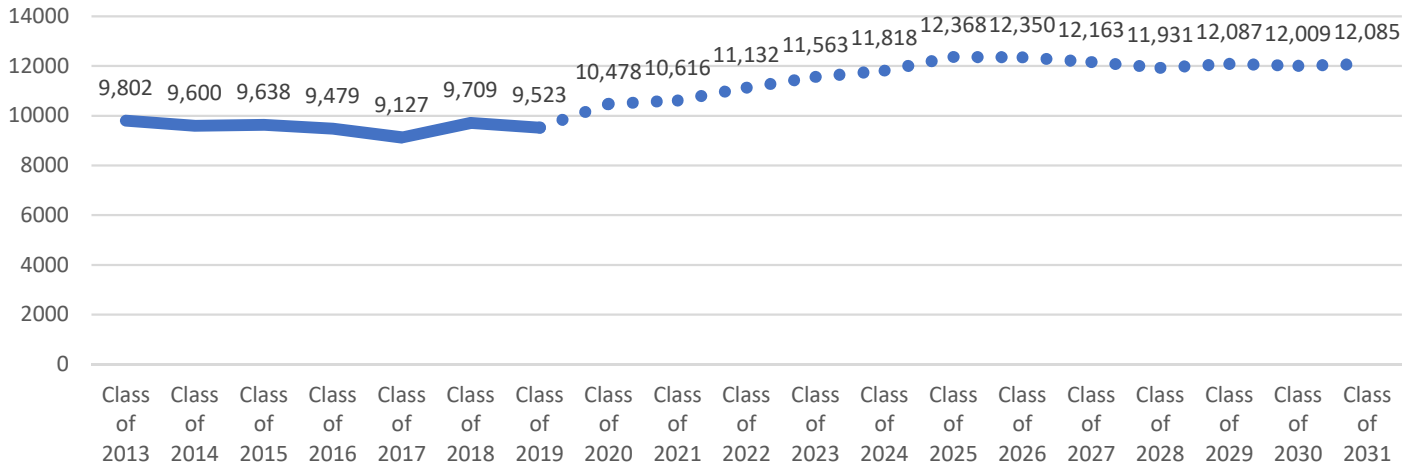

South Dakota Projected K12 Enrollment

Source: SD Department of Education Student Enrollment Data: <https://doe.sd.gov/ofm/enrollment.aspx>
Updated May 2019