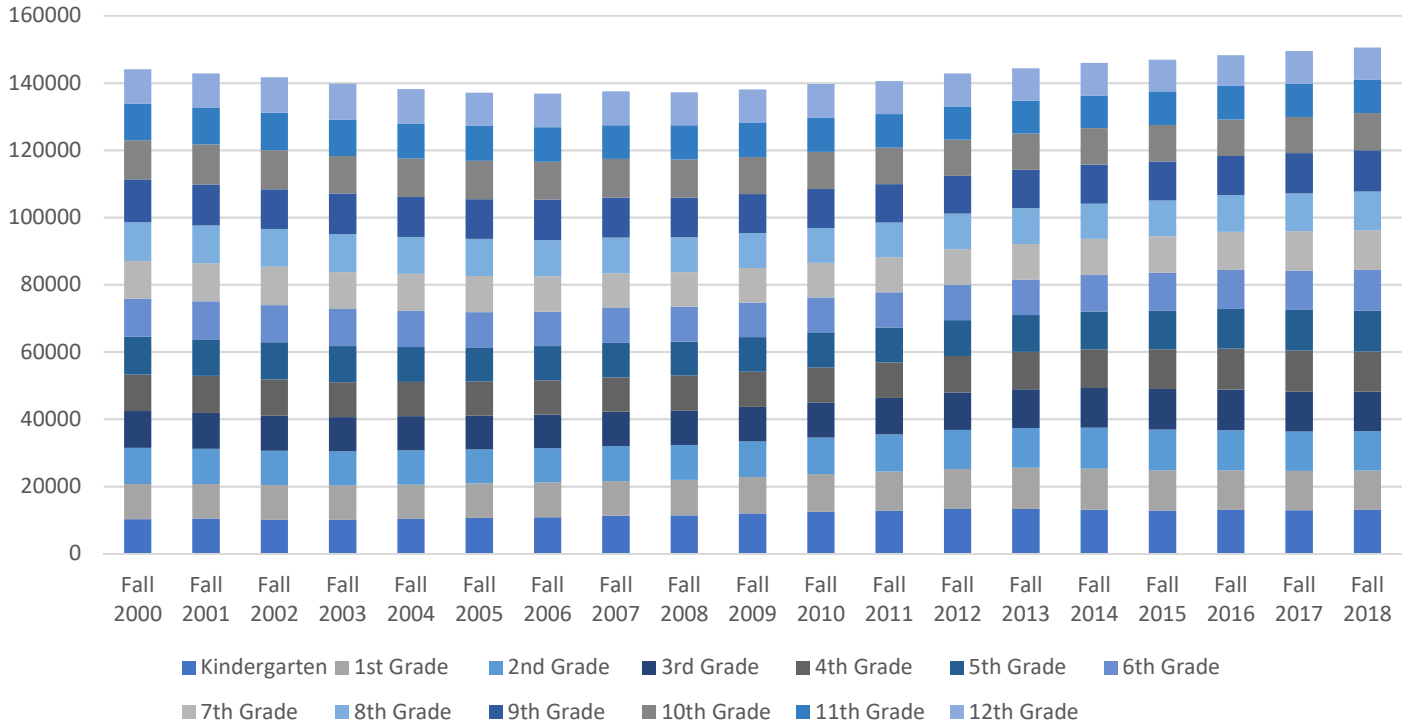

Summary of South Dakota K12 School Enrollment Data

- Data reflects student enrollments during the annual fall census for public and non-public schools (private, tribal, and Bureau of Indian Education).
- Enrollments in K12 schools has risen to 150,526 during the 2018-19 school year after a recent low of 136,767 in 2006-07; growth is largely seen in the early grades and the districts in and around the Sioux Falls region.
- Based on past trends and current information, enrollments are projected to increase through about 2025 and then level off.

South Dakota K12 Fall Enrollment