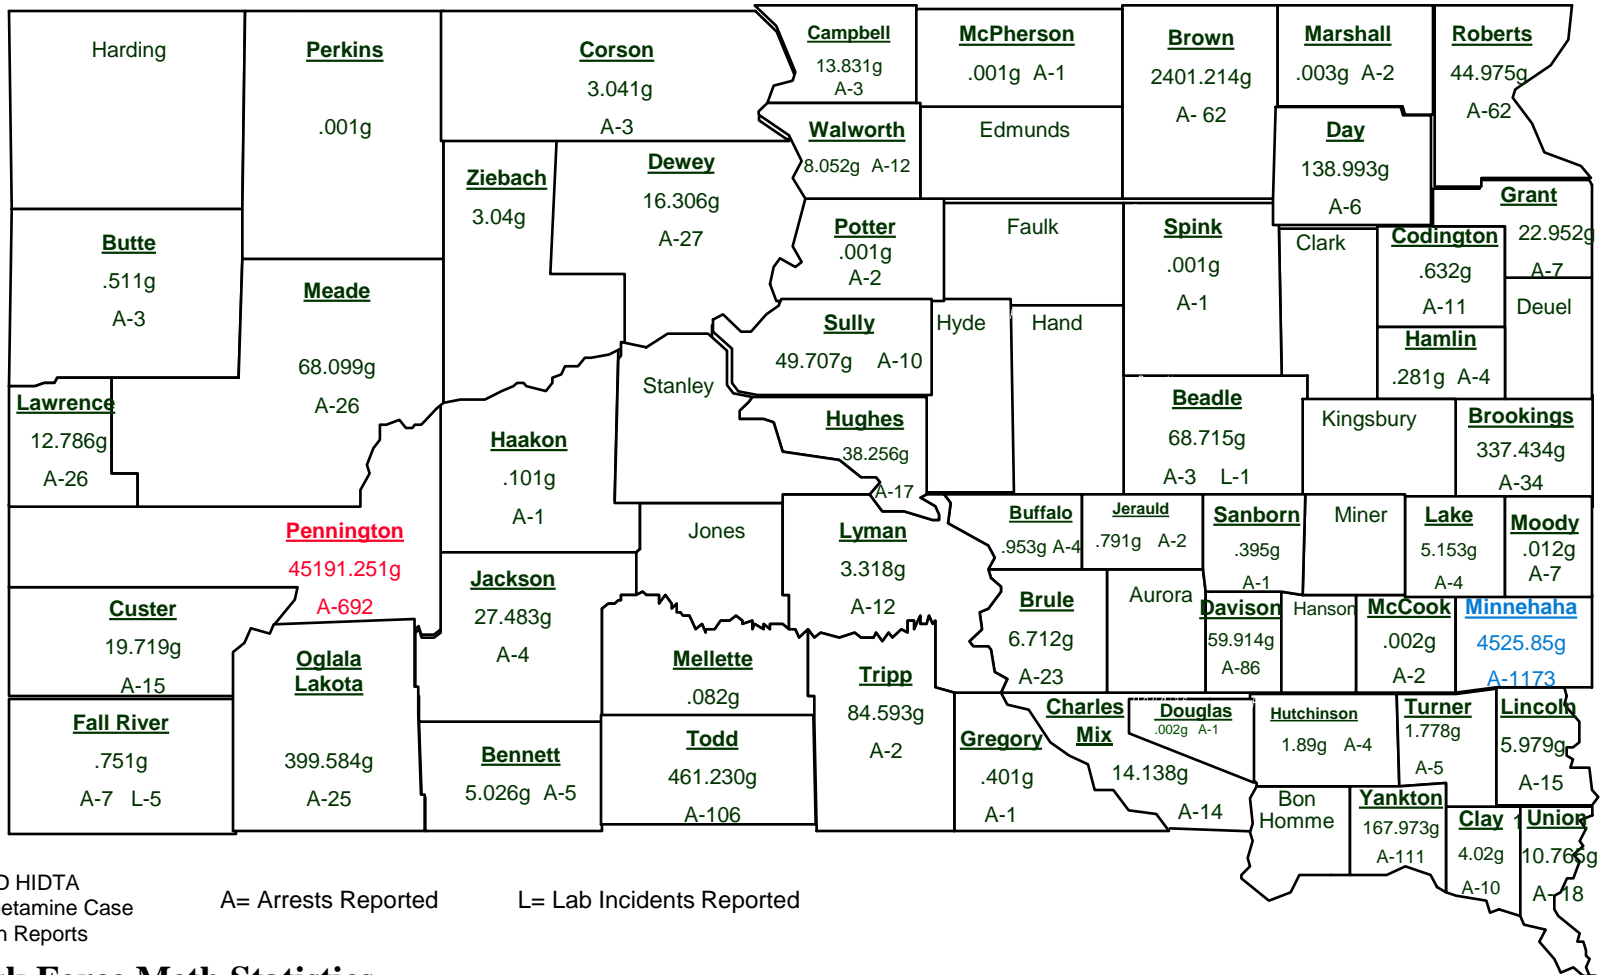

# 2017 South Dakota Methamphetamine

2681 Meth Arrests in 49 Counties

54228.698 grams Methamphetamine Seized

6 Lab Incidents

Updated: 9/30/17

Source: SD HIDTA  
Methamphetamine Case  
Information Reports

A= Arrests Reported

L= Lab Incidents Reported