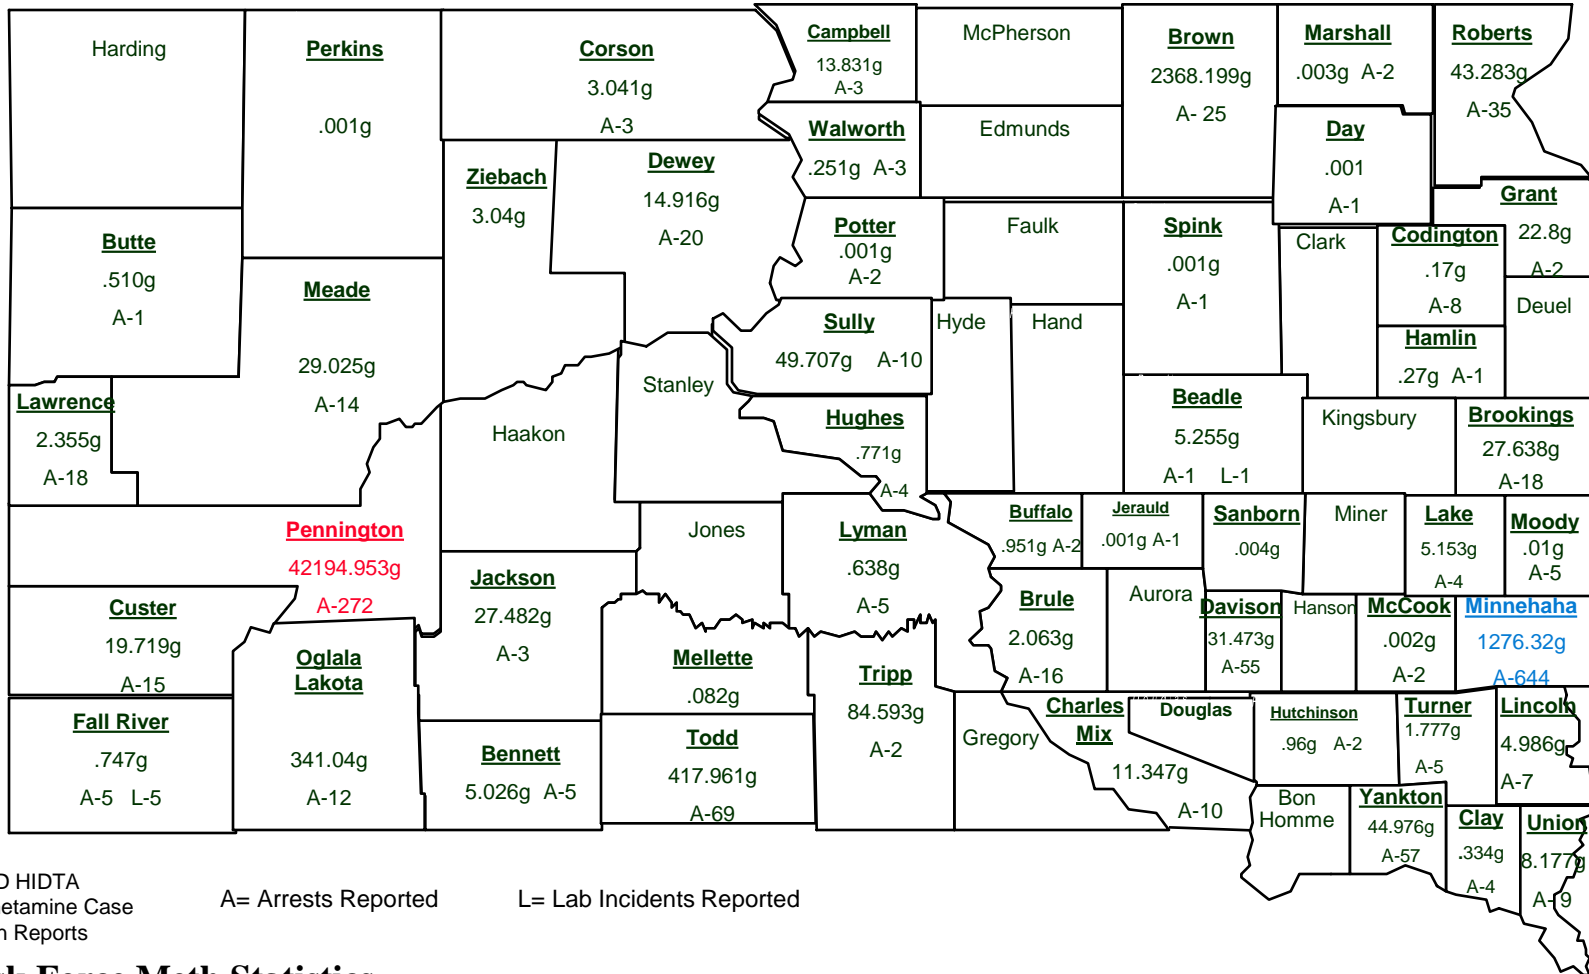

2017 South Dakota Methamphetamine

1383 Meth Arrests in 44 Counties 47065.844 grams Methamphetamine Seized

6 Lab Incidents

Updated: 5/31/17

Source: SD HIDTA
Methamphetamine Case
Information Reports

A= Arrests Reported

L= Lab Incidents Reported

2017 Task Force Meth Statistics

Pennington County Meth Task Force:	272 Arrests	42194.953	grams meth
Sioux Falls Meth Task Force:	644 Arrests	1276.32	grams meth
Statewide:	467 Arrests	3594.571	grams meth