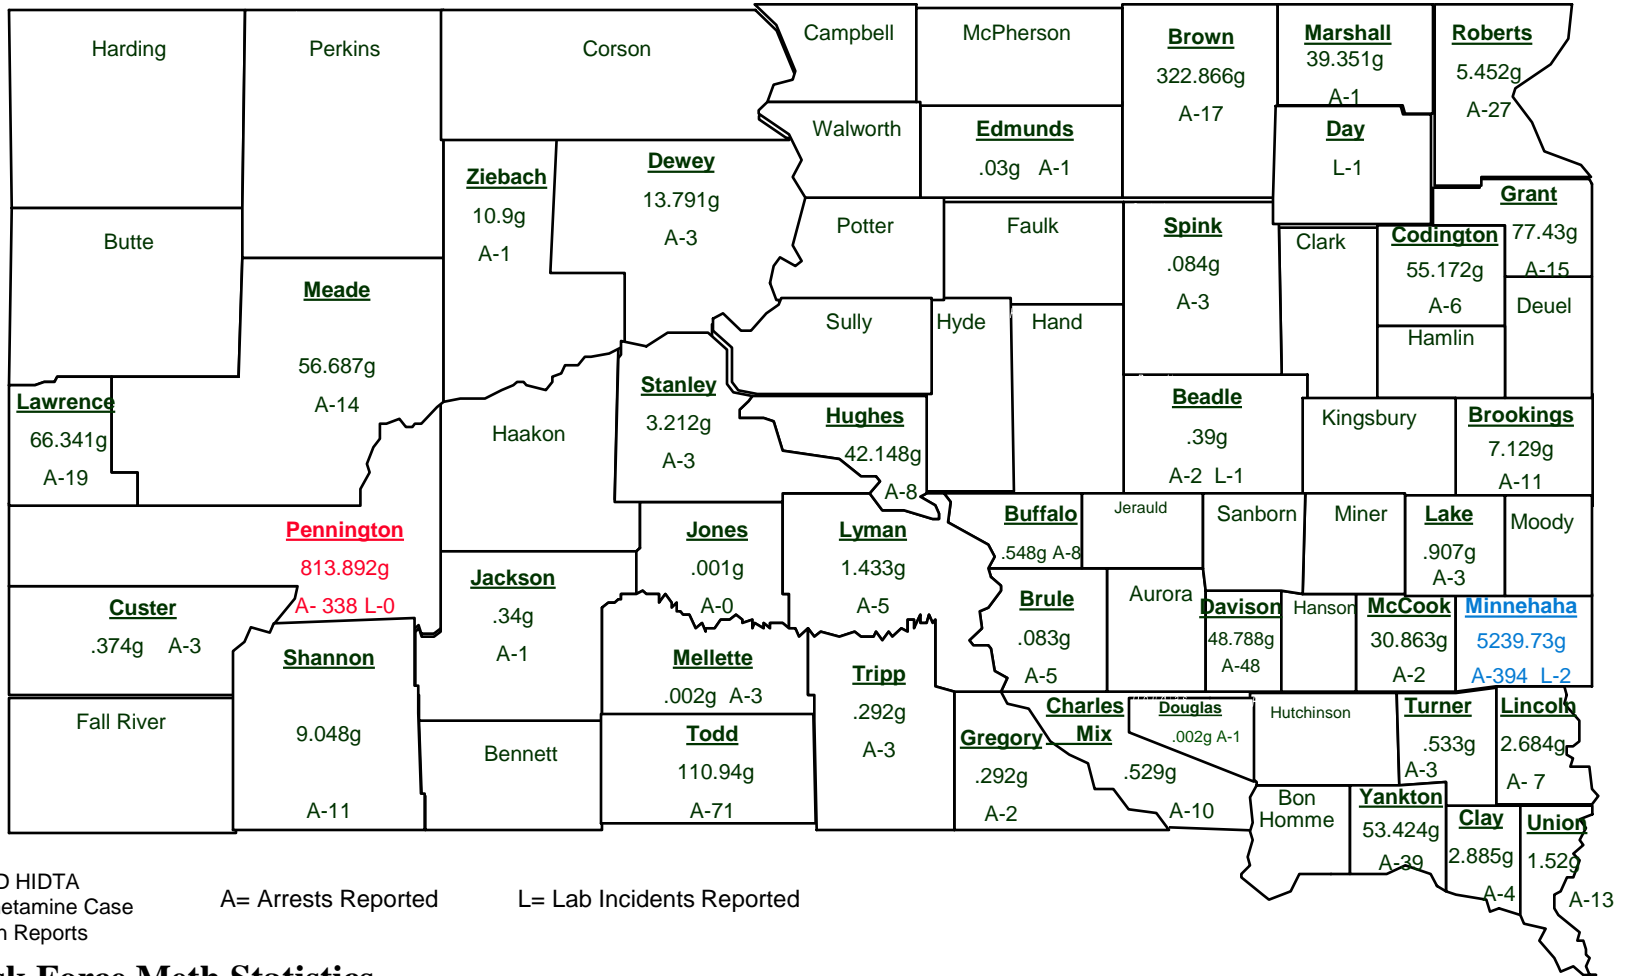

2016 South Dakota Methamphetamine

1105 Meth Arrests in 37 Counties

7020.093 grams Methamphetamine Seized

4 Lab Incidents

Updated: 5/31/16

Source: SD HIDTA
Methamphetamine Case
Information Reports

A= Arrests Reported

L= Lab Incidents Reported

2016 Task Force Meth Statistics

Pennington County Meth Task Force:

338 Arrests

813.892 grams meth

Sioux Falls Meth Task Force:

394 Arrests

5239.73 grams meth

Statewide:

373 Arrests

966.471 grams meth