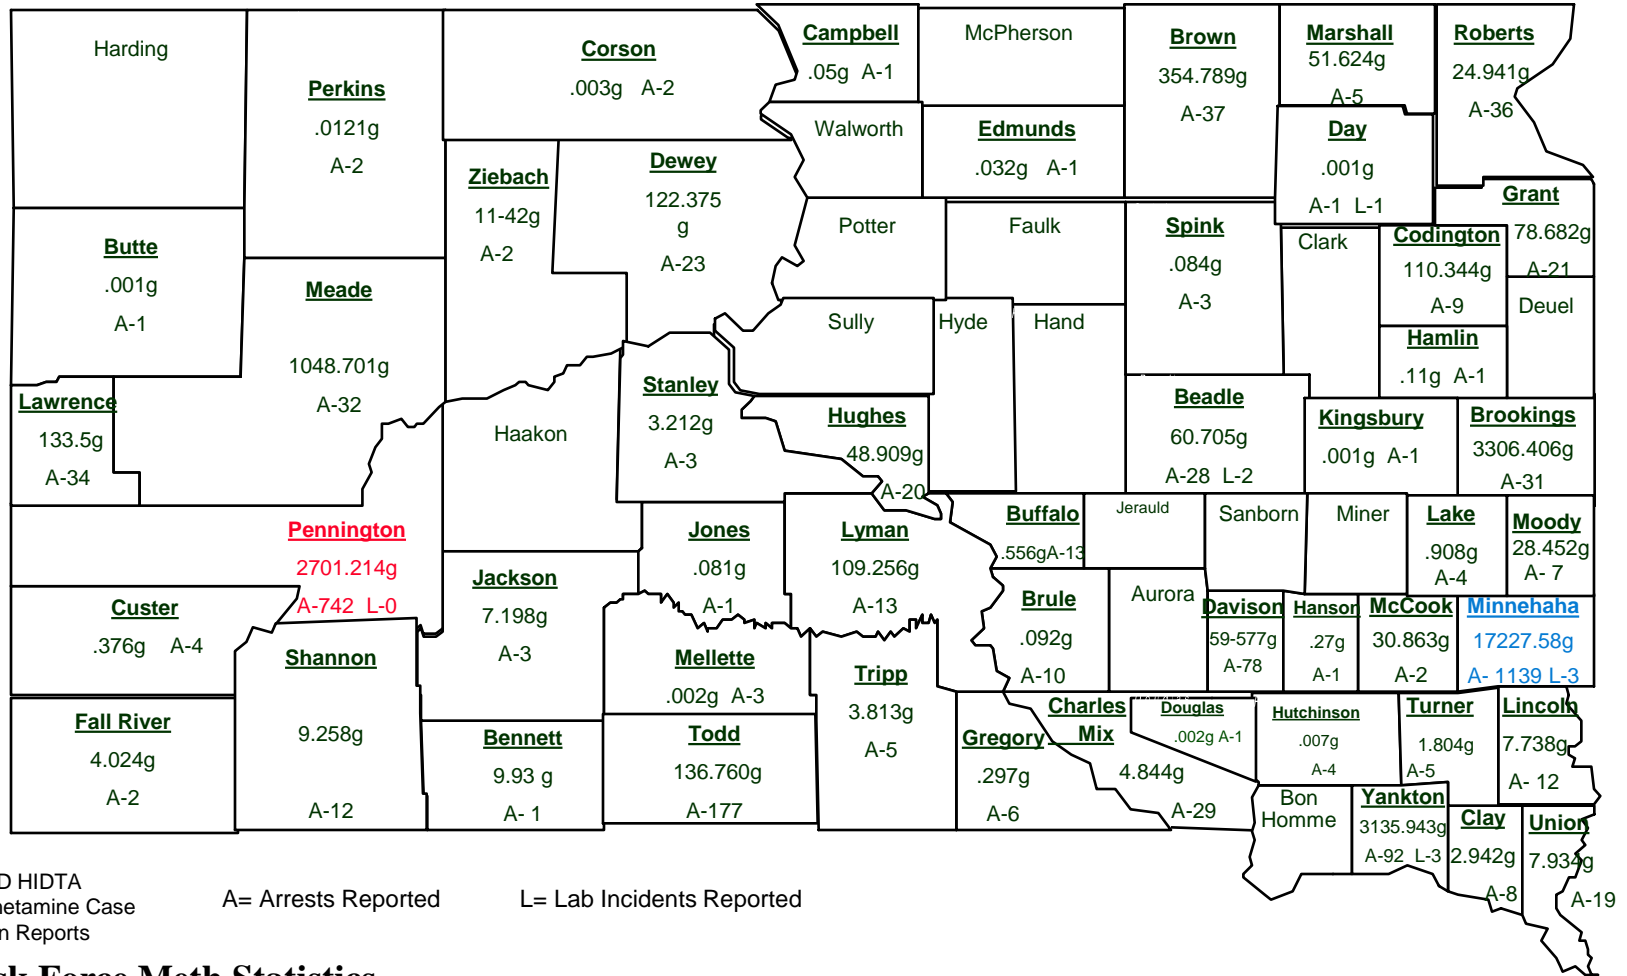

2016 South Dakota Methamphetamine

2687 Meth Arrests in 50 Counties 28847.732 grams Methamphetamine Seized

9 Lab Incidents

Updated: 12/31/16

Source: SD HIDTA
Methamphetamine Case
Information Reports

A= Arrests Reported

L= Lab Incidents Reported

2016 Task Force Meth Statistics

Pennington County Meth Task Force:

742 Arrests

2701.214 grams meth

Sioux Falls Meth Task Force:

1139 Arrests

17227.58 grams meth

Statewide:

806 Arrests

8918.938 grams meth