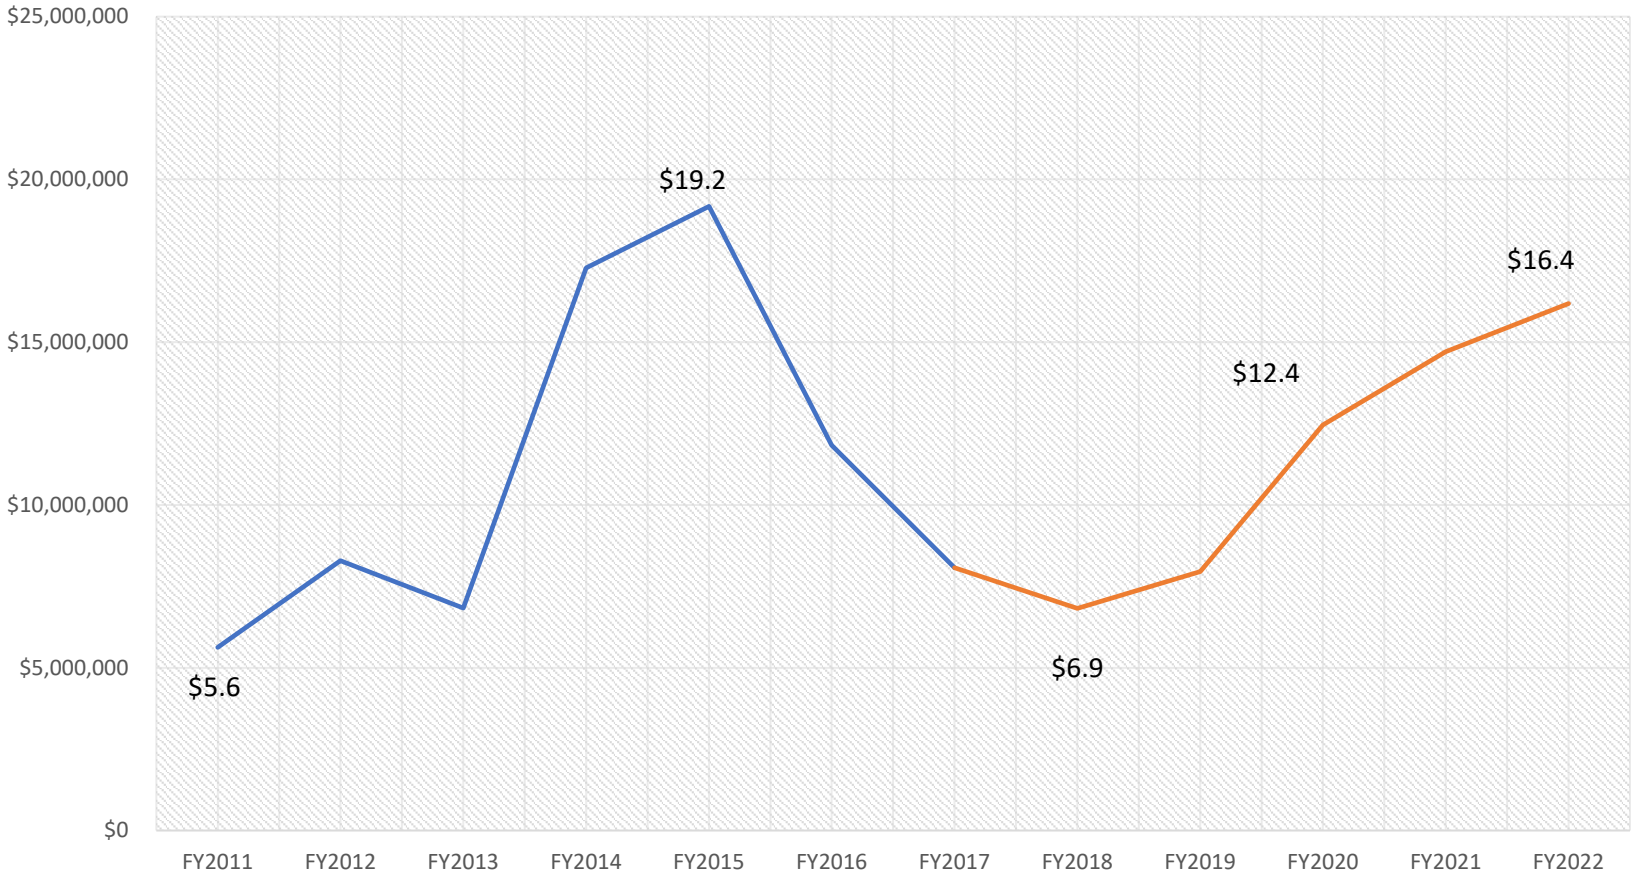

### STATE RAILROAD TRUST FUND BALANCE

7/25/2018

Actual Projected